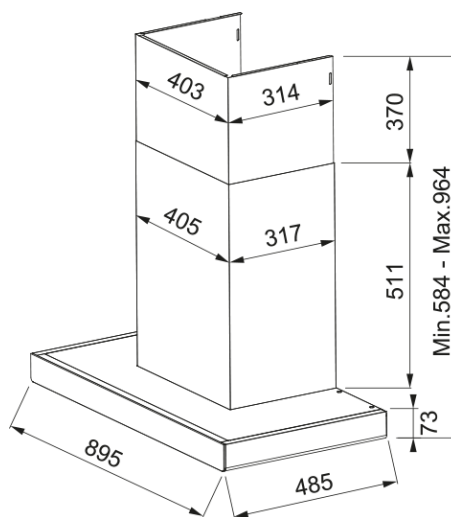

# FSM 90CM T shape hood FT960NX Noplug SM | 325.0720.127

FSM 90CM T shape hood FT960NX No plug and SEA market

## Dimensions

Width in mm 900.0

Diam. air outlet 185