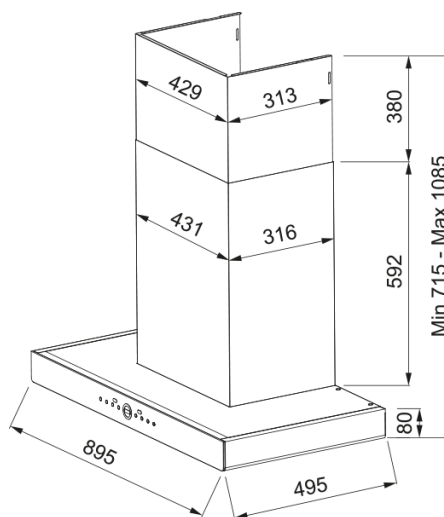

FMY 90CM T shape hood FT966NX Noplug SM | 325.0720.125

FMY 90CM T shape hood FT966NX No plug and SEA market

Product Information

Hood category T-Shape

Finish Black body/stainless steel

Dimensions

Width in mm 900.0

Diam. air outlet 185

Energy specifications

Plug type No plug

Number of motor 1

Installation

Installation Wall

Product specifications

Energy efficiency class N/A

Speed setting 8+i

Type of filter Aluminium