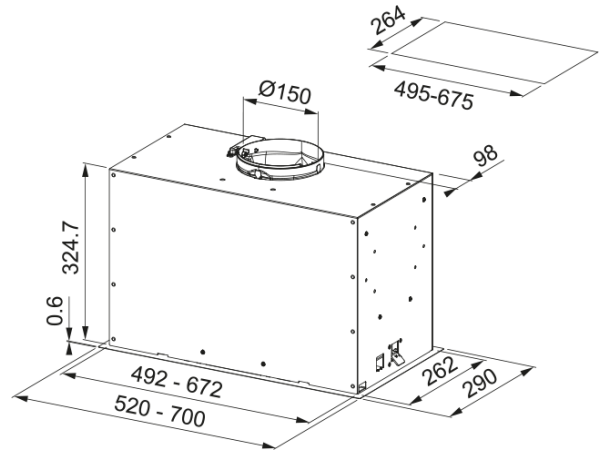

HOOD FBFE BK MATT A70 FRANKE | 305.0665.365

HOOD BK MATT A70 FRANKE

Product Information

Hood category	Built-in
Finish	Black Extra Matt

Dimensions

Width in mm	700.0
Diam. air outlet	150

Energy specifications

Plug type	EU
Annual energy consumption AEC	70.2
F. dynamic efficiency class	B
Light Efficiency Class	A
Grease filtering efficiency cl	D
Motor voltage	220-240V 50-60Hz
Motor Gr comm.name	SP 800
Number of motor	1

Installation

Installation	Cabinet

Product specifications

Air quality sensor	No
Energy efficiency class	B
Not return valve	Yes
Back Outlet	No
Zero Drip	No
UI Type	Push button
Lamp Type	LED bar

Product identification

Product brand	FRANKE
Product family	Maris