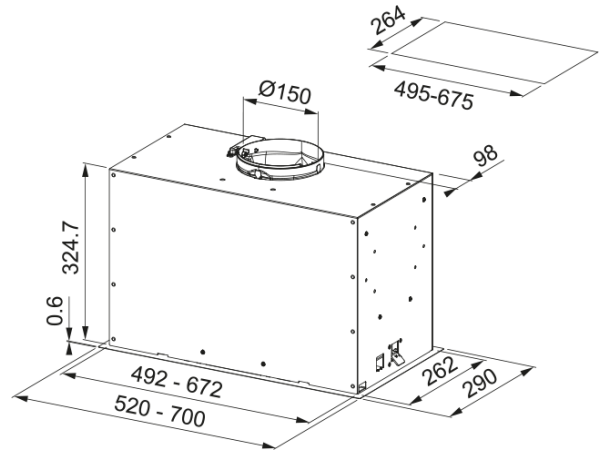

HOOD FBFE BK MATT A70 FRANKE | 305.0665.365

HOOD BK MATT A70 FRANKE

Product Information

Hood category	Built-in
Finish	Black Extra Matt

Dimensions

Width in mm	700.0
Diam. air outlet	150

Energy specifications