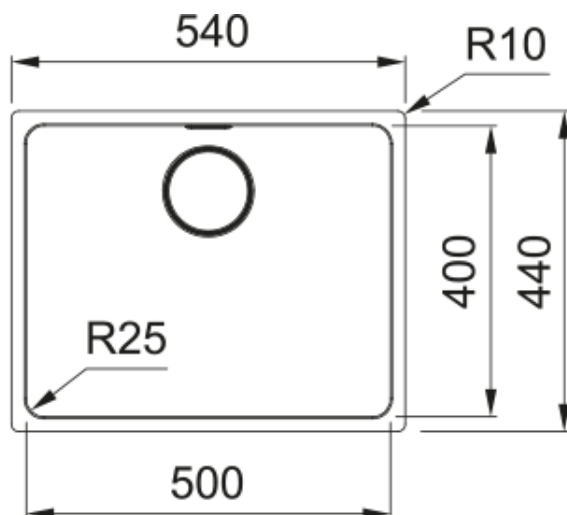

MYX 110-50 3 1/2" I PWIWOFC Box | 122.0601.316

MYX 110-50 500x400x200mm, stainless steel brushed, integrated waste hole 3 1/2" with round drain cover recess, with waste kit, with round drainer Cover, with overflow, no tap hole, packed in single box.

Product Information

Sink type	Bowl (no drainer)
Type of material	Stainless steel
Number of bowls	1
Color	Steel
Finish	Brushed

Dimensions

External size: right to left	540.0
External size: front to back	440.0
Bowl 1 size: right to left	500.0
Bowl 1 size: front to back	400.0
Bowl 1: depth	200.0

Installation

Minimum cabinet size	60 cm
----------------------	-------

Product specifications

Installation type	Undermount
Waste outlet	3 1/2" Integrated
Position of drainer	No drainer
Active Twist Compatibility	Yes