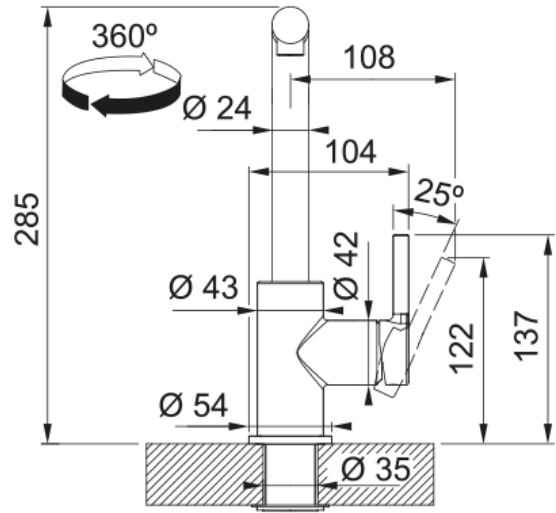

# Tap Lina L pullout nozzle side HP CHR CN | 115.0703.326

Tap Lina L pull out nozzle side HP CHR CN

## Product Information

Spout version	L - spout
Color	Chrome
Type of material	Brass
Flexible pullout hose material	Nylon grey
Shower material	stainless steel

## Dimensions

Height overall	274.0
Tap hole diameter	35 mm
Cartridge dimension	35 mm

## Installation

Fixation type	shank
Water supply hose connection	1/2"
Water supply hose length	450 mm