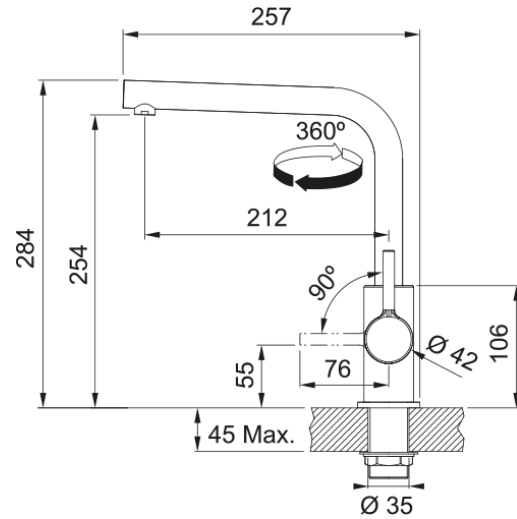

Tap Lina L swivel side HP DS CN | 115.0703.325

Tap Lina L swivel side HP Decor Steel CN

Product Information

Spout version L - spout

Color Decor steel

Type of material Brass

Dimensions

Height overall 284.0

Tap hole diameter 35 mm

Cartridge dimension 35 mm

Installation

Fixation type shank

Water supply hose connection 1/2"

Water supply hose length 450 mm

Product specifications

Pressure High Pressure

Version Swivel

Tap operation side lever

Tap rotation 360°

Product identification

Product brand FRANKE

Product family Smart

Model range Lina

Properties