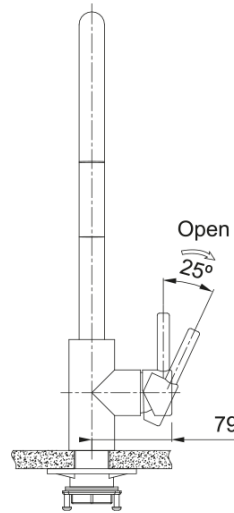

Tap Eos Neo Pull Out Nozzl Side HP SS CN | 115.0684.986

Tap Eos Neo Pull Out Nozzle Side HP SS CN

Product Information

Spout version	J - spout
Color	Stainless Steel
Type of material	Stainless steel 304
Flexible pullout hose material	Nylon black
Shower material	stainless steel

Dimensions

Tap hole diameter	35 mm
Cartridge dimension	35 mm
Height overall	433.0

Installation

Fixation type	shank
Water supply hose connection	3/8"
Water supply hose length	450 mm

Product specifications

Pressure	High Pressure
Version	Pull out
Tap operation	side lever
Tap rotation	180°