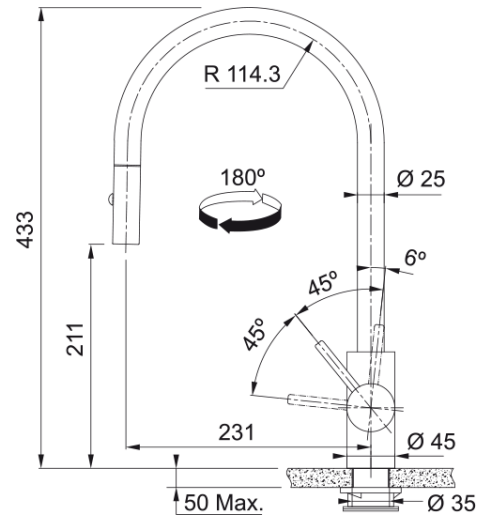

# Tap Eos Neo Pull Out Spray Side HP SS CN | 115.0684.985

Tap Eos Neo Pull Out Spray Side HP SS CN

## Product Information

|                                |                     |
|--------------------------------|---------------------|
| Spout version                  | J - spout           |
| Color                          | Stainless Steel     |
| Type of material               | Stainless steel 304 |
| Flexible pullout hose material | Nylon black         |
| Shower material                | stainless steel     |

## Dimensions

|                     |       |
|---------------------|-------|
| Height overall      | 433.0 |
| Tap hole diameter   | 35 mm |
| Cartridge dimension | 35 mm |

## Installation

|                              |        |
|------------------------------|--------|
| Fixation type                | shank  |
| Water supply hose connection | 3/8"   |
| Water supply hose length     | 450 mm |