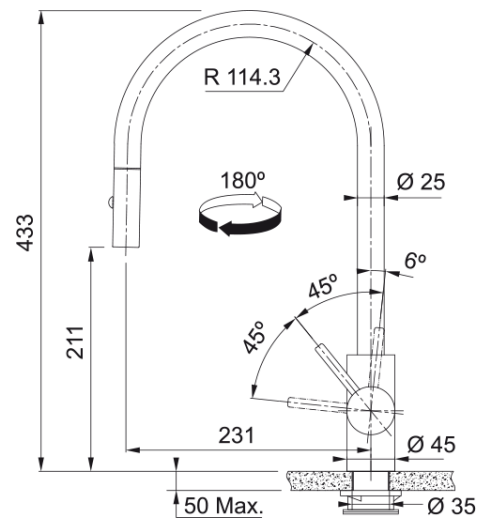

Tap Eos Neo Pull Out Spray Side HP SS CN | 115.0684.985

Tap Eos Neo Pull Out Spray Side HP SS CN

Product Information

Spout version	J - spout
Color	Stainless Steel
Type of material	Stainless steel 304
Flexible pullout hose material	Nylon black
Shower material	stainless steel

Dimensions

Tap hole diameter	35 mm
Cartridge dimension	35 mm
Height overall	433.0

Installation

Fixation type	shank
Water supply hose connection	3/8"
Water supply hose length	450 mm

Product specifications

Pressure	High Pressure
Version	Spray
Tap operation	side lever
Tap rotation	180°