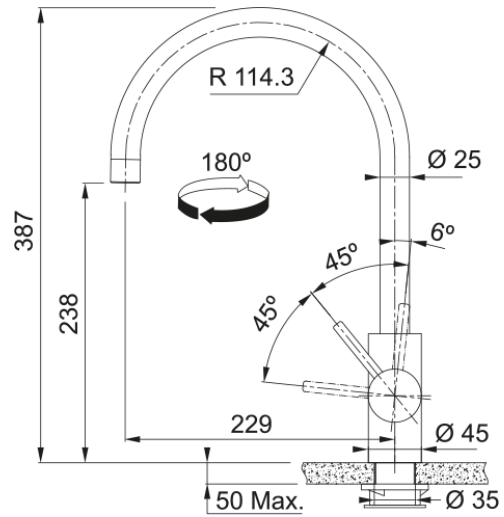

Tap Eos Neo Swivel Side HP SS CN | 115.0684.984

Tap Eos Neo Swivel Side HP SS CN

Product Information

Spout version	J - spout
Color	Stainless Steel
Type of material	Stainless steel 304

Dimensions

Height overall	387.0
Tap hole diameter	35 mm
Cartridge dimension	35 mm

Installation

Fixation type	shank
Water supply hose connection	3/8"
Water supply hose length	450 mm

Product specifications

Pressure	High Pressure
Version	Swivel
Tap operation	side lever
Tap rotation	180°

Product identification