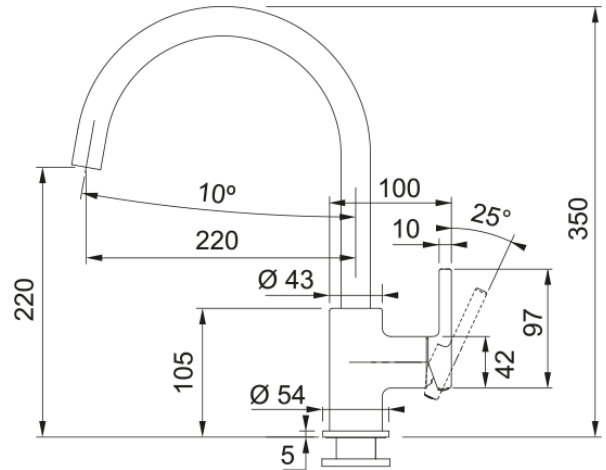

Tap Lina XL Swivel Side HP CHR CN | 115.0635.333

Tap Lina XL Swivel Spout Side Lever HP Chrome CN

Product Information

Spout version	J - spout
Color	Chrome
Type of material	Brass

Dimensions

Tap hole diameter	35 mm
Cartridge dimension	35 mm
Height overall	360.0

Installation

Fixation type	shank
Water supply hose connection	3/8"
Water supply hose length	450 mm

Product specifications

Pressure	High Pressure
Version	Swivel
Tap operation	side lever
Tap rotation	360°

Product identification