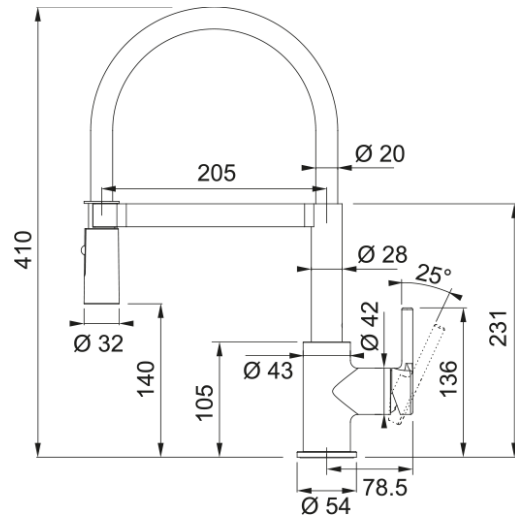

Tap Lina Semi Pro DualSide HP CHR/BK CN | 115.0635.332

Tap Lina Semi Pro Dual Jet Side HP Chrome/Black CN

Product Information

Spout version	S - semi-professional
Color	Chrome
Type of material	Brass
Flexible pullout hose material	Silicon black
Shower material	ABS plastic

Dimensions

Tap hole diameter	35 mm
Cartridge dimension	35 mm
Height overall	400.0

Installation

Fixation type	shank
Water supply hose connection	3/8"
Water supply hose length	450 mm

Product specifications

Pressure	High Pressure
Version	Spray
Tap operation	side lever
Tap rotation	360°