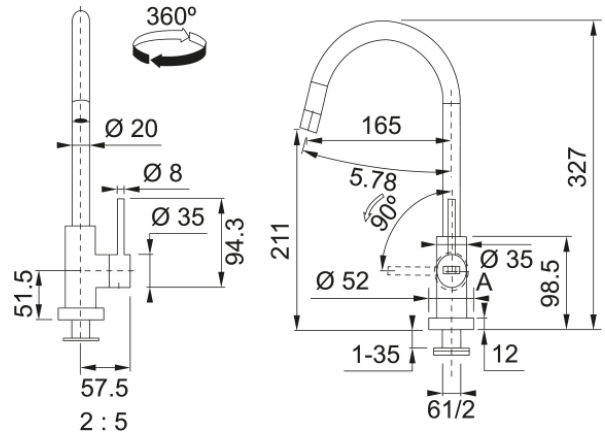

TAP Luna Spout Side lever CHR cold | 115.0568.005

TAP Luna Spout Side lever Chrome cold only 4-6L

Product Information

Spout version	J - spout
Color	Chrome
Type of material	Brass

Dimensions

Height overall	365.0
Tap hole diameter	35 mm
Cartridge dimension	35 mm

Installation

Fixation type	1 bolt
Water supply hose connection	1/2"
Water supply hose length	800 mm

Product specifications

Pressure	High Pressure
Version	Swivel
Tap operation	side lever
Tap rotation	360°