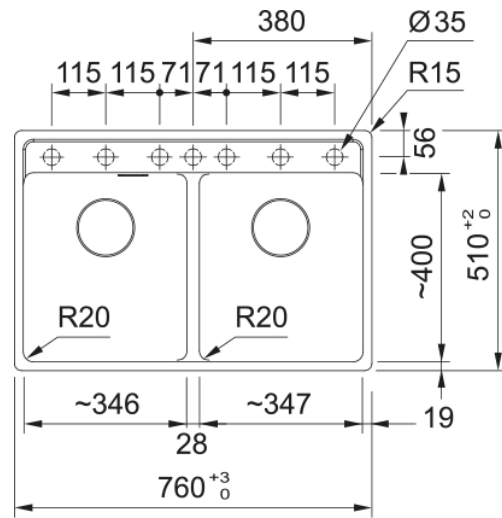

# MRG 620-35-35 TL 3 1/2" BSW ND HOF CO | 114.0661.679

MRG 620-35-35, Maris, granite, coffee, inset, 2 bowls, without drainer, bowl 1 size right to left: 345mm, bowl 1 size front to back: 400mm, bowl 1 depth: 200mm, external size right to left: 760mm, external size front to back: 510mm, 3 1/2", manual waste kit, without drainer, with hidden overflow

## Dimensions

External size: right to left	760.0
External size: front to back	510.0
Bowl 1 size: right to left	346.0
Bowl 1 size: front to back	400.0
Bowl 1: depth	200.0
Bowl 2 size: right to left	346.0
Bowl 2 size: front to back	400.0
Bowl 2: depth	200.0
Cutout inset: right to left	740.0
Cutout inset: front to back	498.0

## Installation

Minimum cabinet size	80 cm
----------------------	-------