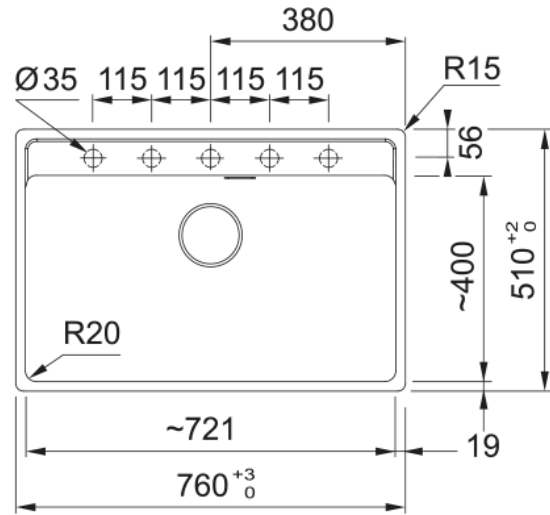

MRG 610-72 TL 3 1/2" BSW ND HOF CO | 114.0661.671

MRG 610-72, Maris, granite, coffee, inset, 1 bowl, without drainer, bowl 1 size right to left: 720mm, bowl 1 size front to back: 400mm, bowl 1 depth: 200mm, external size right to left: 760mm, external size front to back: 510mm, 3 1/2", manual waste kit, without drainer, 5_PRE_DRILLED, with hidden overflow

Product Information

Sink type	Bowl (no drainer)
Type of material	Granite
Number of bowls	1
Color	Coffee
Finish	None

Dimensions

External size: right to left	760.0
External size: front to back	510.0
Bowl 1 size: right to left	720.0
Bowl 1 size: front to back	400.0
Bowl 1: depth	200.0
Cutout inset: right to left	740.0
Cutout inset: front to back	498.0

Installation

Minimum cabinet size	80 cm
----------------------	-------

Product specifications

Installation type	Inset
Waste outlet	3 1/2"
Position of drainer	No drainer
Bowl 1: accessory ledge	no
Active Twist Compatibility	Yes
Installation device	Fastfix