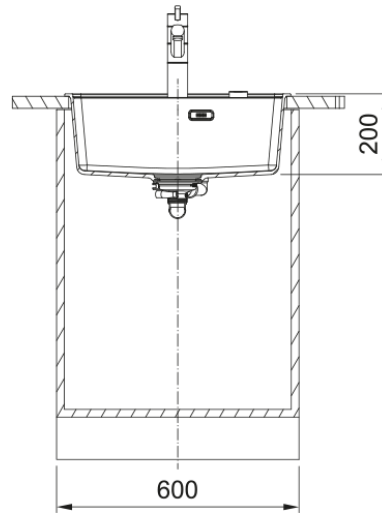

MRG 610-52 TL 3 1/2" BSW ND HOF ON | 114.0661.643

MRG 610-52, Maris, granite, ONYX, inset, 1 bowl, without drainer, bowl 1 size right to left: 520mm, bowl 1 size front to back: 399mm, bowl 1 depth: 200mm, external size right to left: 560mm, external size front to back: 510mm, 3 1/2", manual waste kit, without drainer, 3_PRE_DRILLED, with hidden overflow

Product Information

Sink type	Bowl (no drainer)
Type of material	Granite
Number of bowls	1
Color	Onyx
Finish	None

Dimensions

External size: right to left	560.0
External size: front to back	510.0
Bowl 1 size: right to left	520.0
Bowl 1 size: front to back	400.0
Bowl 1: depth	200.0
Cutout inset: right to left	540.0
Cutout inset: front to back	498.0

Installation

Minimum cabinet size	60 cm
----------------------	-------

Product specifications

Installation type	Inset
Waste outlet	3 1/2"
Position of drainer	No drainer
Bowl 1: accessory ledge	no
Active Twist Compatibility	Yes
Installation device	Fastfix