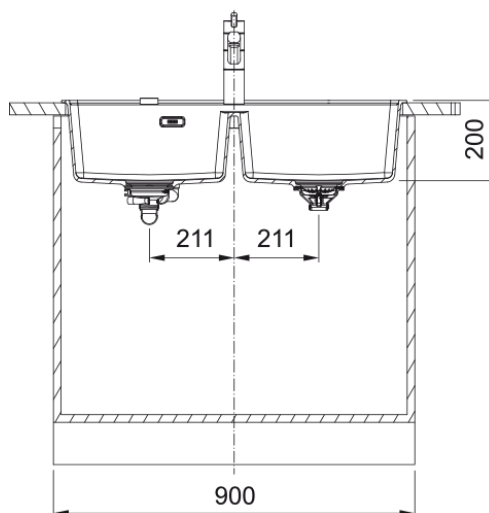

MRG 620-40-40 3 1/2" NWK TL ND HOF ON | 114.0655.280

MRG 620-40-40, Maris, granite, NONE, onyx, inset, 2 bowls, without drainer, bowl 1 size right to left: 395mm, bowl 1 size front to back: 400mm, bowl 1 depth: 200mm, external size right to left: 860mm, external size front to back: 510mm, 3 1/2", no waste kit, without drainer, with overflow

Product Information

Sink type	Bowl (no drainer)
Type of material	Granite
Number of bowls	2
Color	Onyx
Finish	None

Dimensions

External size: right to left	860.0
External size: front to back	510.0
Bowl 1 size: right to left	395.0
Bowl 1 size: front to back	400.0
Bowl 1: depth	200.0
Bowl 2 size: right to left	395.0
Bowl 2 size: front to back	400.0
Bowl 2: depth	200.0
Cutout inset: right to left	840.0
Cutout inset: front to back	498.0

Installation

Minimum cabinet size	90 cm
----------------------	-------

Product specifications

Installation type	Inset
Waste outlet	3 1/2"
Position of drainer	No drainer
Bowl 1: accessory ledge	no
Bowl 2: accessory ledge	No
Active Twist Compatibility	Yes
Installation device	Fastfix

Product identification

Product brand	FRANKE
Product family	Maris
Model range	Maris
Approval logo	CE
Approval logo	UKCA
Properties	
Drainers number	No drainer
Product reversibility	no
Tap ledge	Yes
Waste kit included	no
Waste kit type	no wastekit
Siphon included	no
Number of tap holes	7 - pre drilled
Soap dispenser hole	no