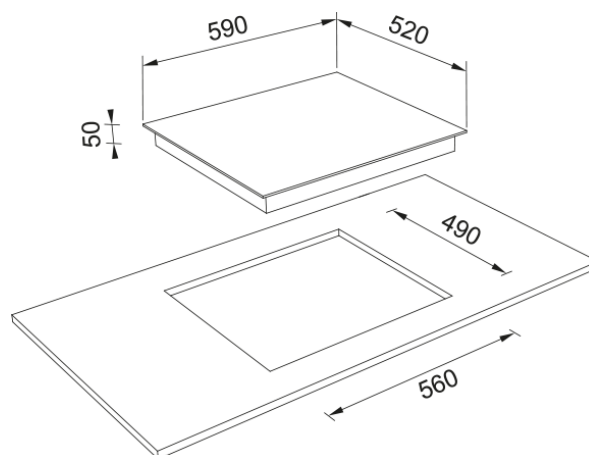

Hob FIH6310 3 heatzones | 108.0636.342

Hob FIH6310 3 heatzones

Product Information

Type	Electric
Technology	Induction vitroceramic
Color	Black
Finish	Glass
Power limitation	yes

Dimensions

Commercial dimension	60X50
Width overall	650.0

Energy specifications

Total power (kW)	7.2
Voltage	220-240 V
Frequency (Hz)	50-60

Product specifications

Installation type hob	Standard
Hob/hood connection	no
Digit color	Red

Product identification

Product brand	FRANKE
Product family	None
Model range	GLASS