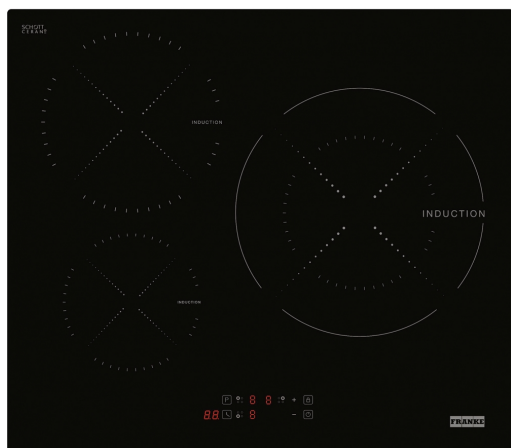

Hob FIH6310 3 heatzones | 108.0636.342

Hob FIH6310 3 heatzones

Product Information

Type	Electric
Technology	Induction vitroceramic
Color	Black
Finish	Glass
Power limitation	yes

Dimensions

Commercial dimension	60X50
Width overall	650.0

Energy specifications

Total power (kW)	7.2
Voltage	220-240 V
Frequency (Hz)	50-60

Product specifications

Installation type hob	Standard
Hob/hood connection	no
Digit color	Red

Product identification

Product brand	FRANKE
Product family	None
Model range	GLASS

Properties

Technical UI Type	Touch control
Number of heating zone	3
User interface	Touch control
Timer	Yes
Power level	9