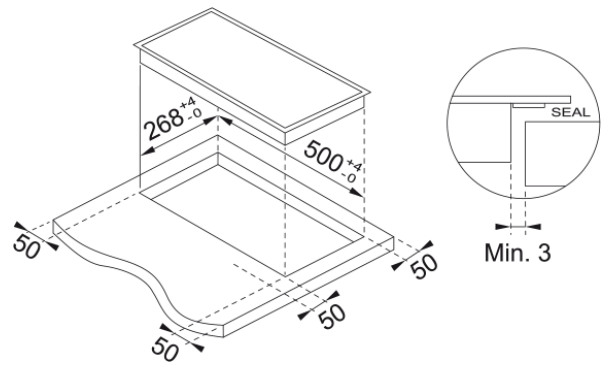

Hob FIH3210 2 Heat Zone | 108.0635.101

Hob FIH3210 2 Heat Zone

Product Information

Type	Electric
Technology	Induction vitroceramic
Color	Black
Finish	Glass
Power limitation	yes

Dimensions

Commercial dimension	30X50
Cutout Depth	270.0
Cutout width	500.0

Energy specifications

Total power (kW)	3.5
Voltage	220-240 V
Frequency (Hz)	50-60

Product specifications

Installation type hob	Standard
Hob/hood connection	no
Digit color	Red

Product identification

Product brand	FRANKE
Product family	None
Model range	GLASS

Properties

Technical UI Type	Touch control
Number of heating zone	2
User interface	Touch control
Timer	Yes
Power level	9