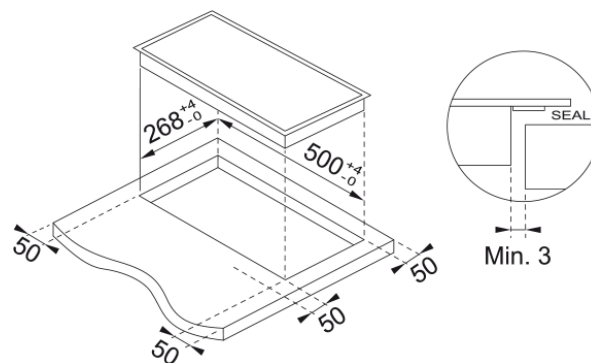

Hob FIH3210 2 Heat Zone | 108.0635.101

Hob FIH3210 2 Heat Zone

Product Information

Type	Electric
Technology	Induction vitroceramic
Color	Black
Finish	Glass
Power limitation	yes

Dimensions

Commercial dimension	30X50
Cutout Depth	270.0
Cutout width	500.0

Energy specifications

Total power (kW)	3.5
Voltage	220-240 V
Frequency (Hz)	50-60

Product specifications

Installation type hob	Standard
Hob/hood connection	no
Digit color	Red

Product identification

Product brand	FRANKE
Product family	None
Model range	GLASS