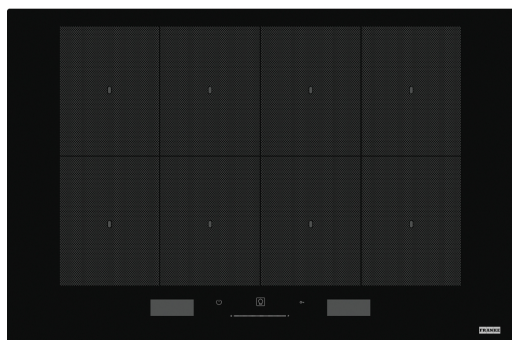

Mythos Induction 77 Hob, FMY 808 I FP BK | 108.0613.588

Mythos Induction 77 Hob, FMY 808 I FP BK, 65cm induction hob black glass. Frameless. 77cm. Size 770 x 510mm, corner radius 5mm. LCD Touch Control, text assisted white display. 8 cooking zones. Flex Pro zone for cooking on a fully flexible surface with pots of all shapes and sizes. 18 power levels + booster. Slider controls.

Product Information

Type	Electric
Technology	Induction vitroceramic
Color	Black
Finish	Glass
Power limitation	yes

Dimensions

Commercial dimension	75x50
Width overall	770.0
Cutout Depth	490.0
Cutout width	750.0
Packaging Depth	600.0
Packaging Width	860.0

Power of h.zone rear right (W)	1200
Product identification	
Product brand	FRANKE
Product family	Mythos
Model range	MYTHOS
Properties	
Technical UI Type	Electronic touch
Number of heating zone	8 - Flexi full
Type of heat. zone front left	Oval
Type of heating zone rear left	Oval
Type of heating zone rear righ	Oval
Type of heat. zone front right	Oval
Type of h.zone middle middle	Oval
Type of heat. zone middle left	Oval
Type of heat.zone middle right	Oval
Type of heat.zone middle front	Oval
User interface	LCD - text assisted display
Number of slider	1
Timer	Yes
Dual zone	No
Oval zone	NO
FlexPro zone	yes
Power level	18 + booster
Number of booster	8