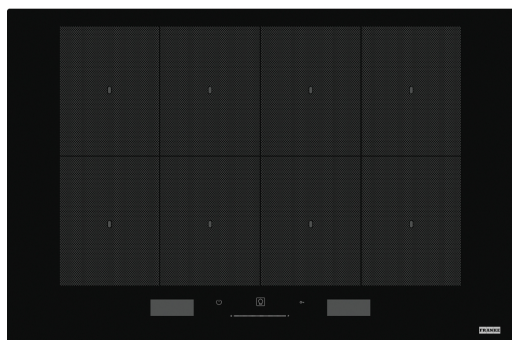

# Mythos Induction 77 Hob, FMY 808 I FP BK | 108.0613.588

Mythos Induction 77 Hob, FMY 808 I FP BK, 65cm induction hob black glass. Frameless. 77cm. Size 770 x 510mm, corner radius 5mm. LCD Touch Control, text assisted white display. 8 cooking zones. Flex Pro zone for cooking on a fully flexible surface with pots of all shapes and sizes. 18 power levels + booster. Slider controls.

## Product Information

Type	Electric
Technology	Induction vitroceramic
Color	Black
Finish	Glass
Power limitation	yes

## Dimensions

Commercial dimension	75x50
Width overall	770.0
Cutout Depth	490.0
Cutout width	750.0
Packaging Depth	600.0
Packaging Width	860.0