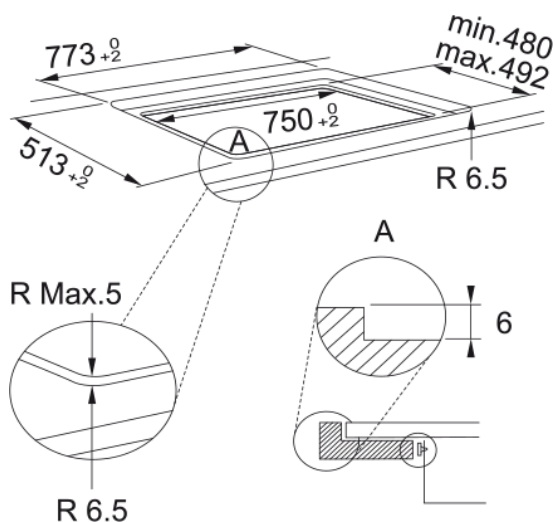

# Mythos Induction 77 Hob, FMY 808 I FP BK | 108.0613.588

Mythos Induction 77 Hob, FMY 808 I FP BK, 65cm induction hob black glass. Frameless. 77cm. Size 770 x 510mm, corner radius 5mm. LCD Touch Control, text assisted white display. 8 cooking zones. Flex Pro zone for cooking on a fully flexible surface with pots of all shapes and sizes. 18 power levels + booster. Slider controls.

## Dimensions

Commercial dimension	75x50
Width overall	770.0
Cutout Depth	490.0
Cutout width	750.0
Packaging Depth	600.0
Packaging Width	860.0