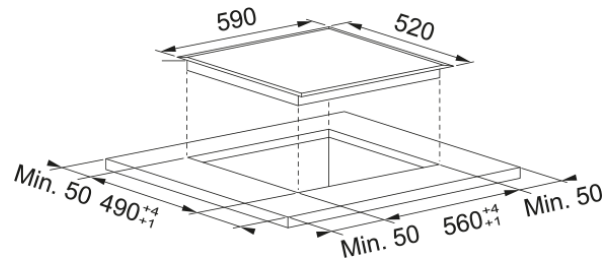

Hob FHT571 603C T | 108.0258.438

Hob FHT571 603C T, 600mm width built-in ceramic hob, three burners

Product Information

Type	Electric
Technology	Radiant vitroceramic
Color	Black
Finish	Glass
Power limitation	n/a

Dimensions

Commercial dimension	60X50
Width overall	600.0
Cutout Depth	490.0
Cutout width	560.0

Energy specifications

Total power (kW)	5.7
Voltage	220-240 V
Frequency (Hz)	50

Product specifications

Installation type hob	Standard
Hob/hood connection	no