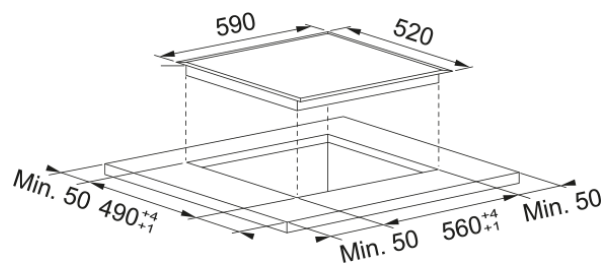

Hob FHT571 603C T | 108.0258.438

Hob FHT571 603C T, 600mm width built-in ceramic hob, three burners

Product Information

Type	Electric
Technology	Radiant vitroceramic
Color	Black
Finish	Glass
Power limitation	n/a

Dimensions

Commercial dimension	60X50
Width overall	600.0
Cutout Depth	490.0
Cutout width	560.0

Energy specifications

Total power (kW)	5.7
Voltage	220-240 V
Frequency (Hz)	50

Product specifications

Installation type hob	Standard
Hob/hood connection	no