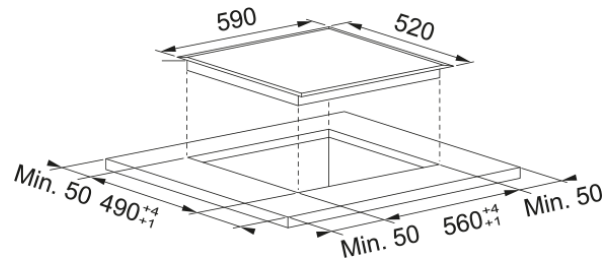

# Hob FHT571 603C T | 108.0258.438

Hob FHT571 603C T, 600mm width built-in ceramic hob, three burners

## Dimensions

Commercial dimension	60X50
Width overall	600.0
Cutout Depth	490.0
Cutout width	560.0