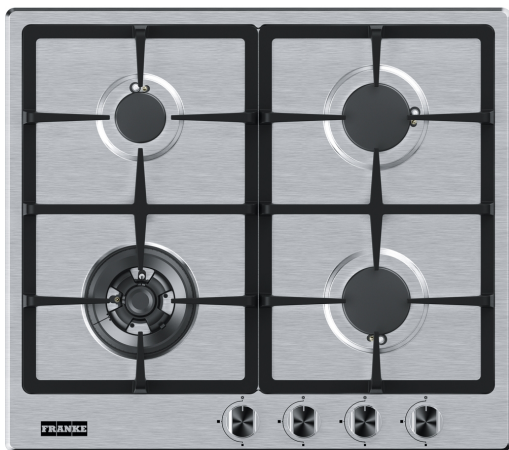

Gas hob JZTFS6416SEA SS 4 burner LPG | 106.0534.909

Gas hob JZT-FS6416-SEA Stainless steel 4 burner LPG

Product Information

Type	Gas
Technology	Gas on metal
Color	Black
Finish	Stainless steel
Power limitation	no

Dimensions

Commercial dimension	Special
Width overall	600.0
Cutout Depth	555.0
Cutout width	475.0
Packaging Depth	650.0
Packaging Width	530.0

Energy specifications

Total power (kW)	9.6
Frequency (Hz)	#N/A

Product specifications

Installation type hob	Standard
Number of burners	4
Color of knobs	stainless steel
Hob/hood connection	no

Product identification

Product brand	FRANKE
Product family	None
Model range	ONYX