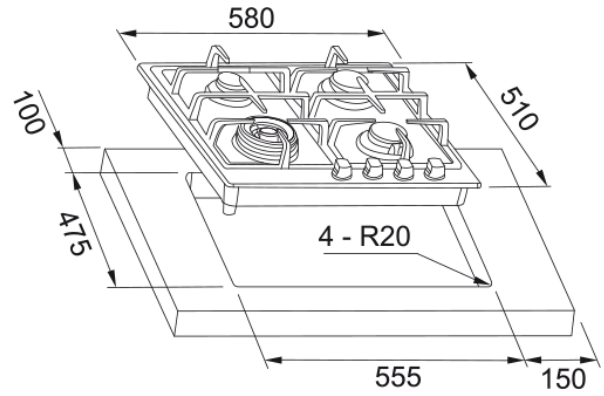

Gas hob JZTFS6416SEA SS 4 burner LPG | 106.0534.909

Gas hob JZT-FS6416-SEA Stainless steel 4 burner LPG

Product Information

Type	Gas
Technology	Gas on metal
Color	Black
Finish	Stainless steel
Power limitation	no

Dimensions

Commercial dimension	Special
Width overall	600.0
Cutout Depth	555.0
Cutout width	475.0
Packaging Depth	650.0
Packaging Width	530.0

Energy specifications

Total power (kW)	9.6
Frequency (Hz)	#N/A