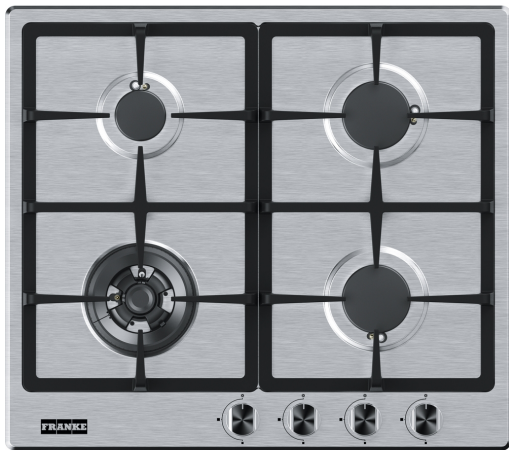

Gas hob JZTFS6416SEA SS 4 burner LPG | 106.0534.909

Gas hob JZT-FS6416-SEA Stainless steel 4 burner LPG

Product Information

Type	Gas
Technology	Gas on metal
Color	Black
Finish	Stainless steel
Power limitation	no

Dimensions

Commercial dimension	Special
Width overall	600.0
Cutout Depth	555.0
Cutout width	475.0
Packaging Depth	650.0
Packaging Width	530.0

Energy specifications

Total power (kW)	9.6
Frequency (Hz)	#N/A

Product specifications

Installation type hob	Standard
Number of burners	4
Color of knobs	stainless steel
Hob/hood connection	no

Product identification

Product brand	FRANKE
Product family	None
Model range	ONYX