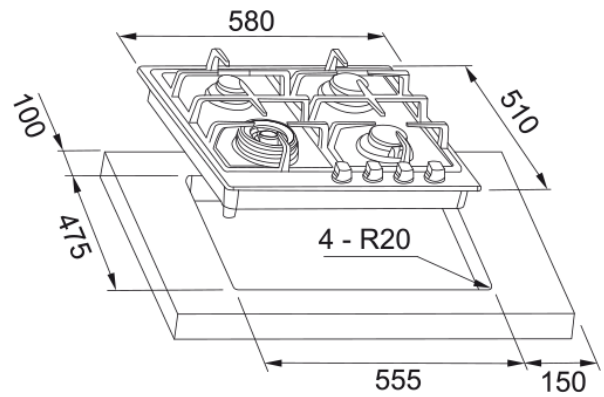

Gas hob JZTFS6416SEA SS 4 burner LPG | 106.0534.909

Gas hob JZT-FS6416-SEA Stainless steel 4 burner LPG

Product Information

Type	Gas
Technology	Gas on metal
Color	Black
Finish	Stainless steel
Power limitation	no

Dimensions

Commercial dimension	Special
Width overall	600.0
Cutout Depth	555.0
Cutout width	475.0
Packaging Depth	650.0
Packaging Width	530.0

Energy specifications

Total power (kW)	9.6
Frequency (Hz)	#N/A

Product specifications

Installation type hob	Standard
Number of burners	4
Color of knobs	stainless steel
Hob/hood connection	no

Product identification

Product brand	FRANKE
Product family	None
Model range	ONYX

Properties

Technical UI Type	Knobs
Number of knobs	4.0