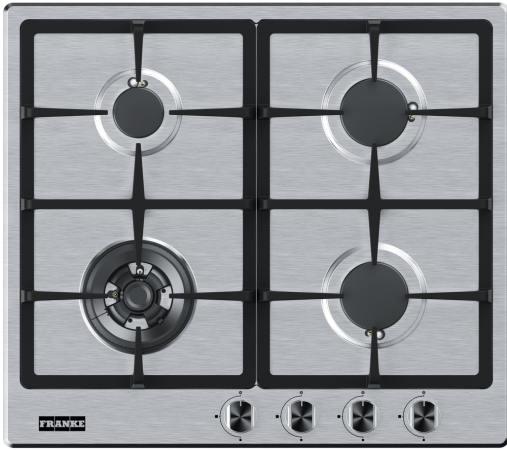

Gas hob JZTFS6416SEA SS 4 burner LPG | 106.0534.909

Gas hob JZT-FS6416-SEA Stainless steel 4 burner LPG

Product Information

Type	Gas
Technology	Gas on metal
Color	Black
Finish	Stainless steel
Power limitation	no

Dimensions

Commercial dimension	Special
Width overall	600.0
Cutout Depth	555.0
Cutout width	475.0
Packaging Depth	650.0
Packaging Width	530.0

Energy specifications

Total power (kW)	9.6
Frequency (Hz)	#N/A

Product specifications

Installation type hob	Standard
Number of burners	4
Color of knobs	stainless steel
Hob/hood connection	no

Product identification

Product brand	FRANKE
Product family	None
Model range	ONYX