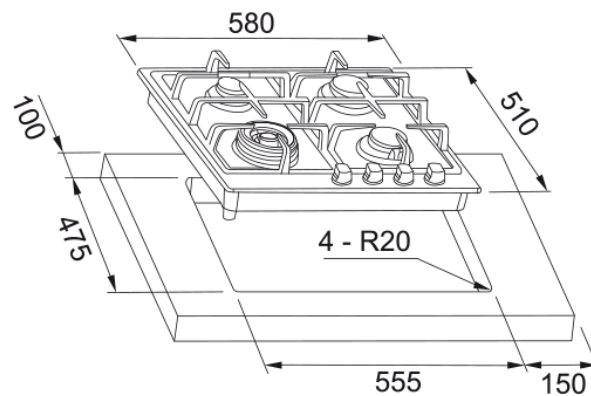

Gas hob JZTFS6416SEA SS 4 burner LPG | 106.0534.909

Gas hob JZT-FS6416-SEA Stainless steel 4 burner LPG

Product Information

Type	Gas
Technology	Gas on metal
Color	Black
Finish	Stainless steel
Power limitation	no

Dimensions

Commercial dimension	Special
Width overall	600.0
Cutout Depth	555.0
Cutout width	475.0
Packaging Depth	650.0
Packaging Width	530.0

Energy specifications

Total power (kW)	9.6
Frequency (Hz)	#N/A

Product specifications

Installation type hob	Standard
Number of burners	4
Color of knobs	stainless steel
Hob/hood connection	no

Product identification

Product brand	FRANKE
Product family	None
Model range	ONYX

Properties

Technical UI Type	Knobs
Number of knobs	4.0