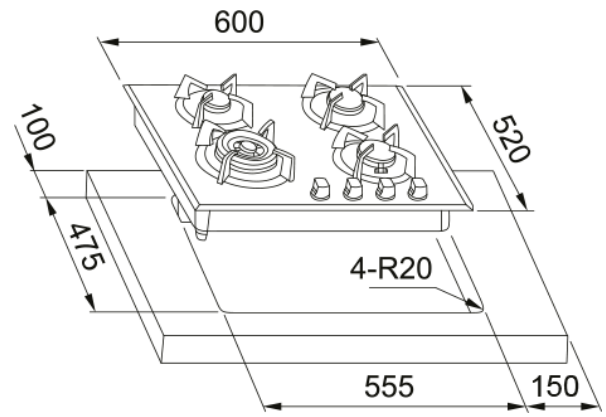

Gas hob JZTFG6416SEA Black glass 4burner | 106.0534.907

Gas hob JZT-FG6416-SEA Black glass 4 burner LPG

Product Information

Type	Gas
Technology	Gas on glass
Color	Stainless Steel
Finish	Glass / SS
Power limitation	no

Dimensions

Commercial dimension	Special
Width overall	600.0
Cutout Depth	555.0
Cutout width	475.0
Packaging Depth	650.0
Packaging Width	530.0

Energy specifications

Total power (kW)	9.6
Frequency (Hz)	#N/A

Product specifications

Installation type hob	Standard
Number of burners	4
Color of knobs	stainless steel
Hob/hood connection	no

Product identification

Product brand	FRANKE
Product family	None
Model range	ONYX

Properties

Technical UI Type	Knobs
Number of knobs	4.0