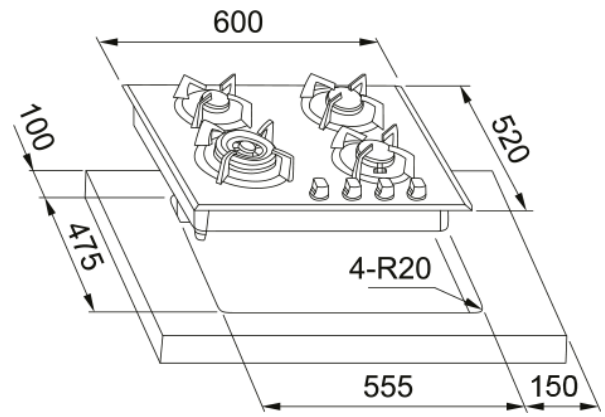

Gas hob JZTFG6416SEA Black glass 4burner | 106.0534.907

Gas hob JZT-FG6416-SEA Black glass 4 burner LPG

Product Information

Type	Gas
Technology	Gas on glass
Color	Stainless Steel
Finish	Glass / SS
Power limitation	no

Dimensions

Commercial dimension	Special
Width overall	600.0
Cutout Depth	555.0
Cutout width	475.0
Packaging Depth	650.0
Packaging Width	530.0

Energy specifications

Total power (kW)	9.6
Frequency (Hz)	#N/A

Product specifications

Installation type hob	Standard
Number of burners	4
Color of knobs	stainless steel
Hob/hood connection	no

Product identification

Product brand	FRANKE
Product family	None
Model range	ONYX

Properties

Technical UI Type	Knobs
Number of knobs	4.0