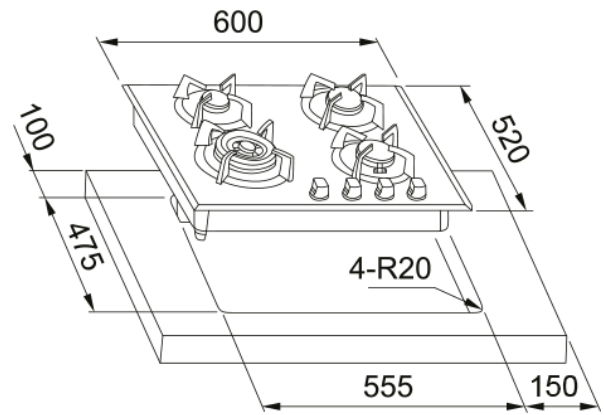

Gas hob JZTFG6416SEA Black glass 4burner | 106.0534.907

Gas hob JZT-FG6416-SEA Black glass 4 burner LPG

Product Information

Type	Gas
Technology	Gas on glass
Color	Stainless Steel
Finish	Glass / SS
Power limitation	no

Dimensions

Commercial dimension	Special
Width overall	600.0
Cutout Depth	555.0
Cutout width	475.0
Packaging Depth	650.0
Packaging Width	530.0

Energy specifications

Total power (kW)	9.6
Frequency (Hz)	#N/A

Product specifications

Installation type hob	Standard
Number of burners	4
Color of knobs	stainless steel
Hob/hood connection	no

Product identification

Product brand	FRANKE
Product family	None
Model range	ONYX

Properties

Technical UI Type	Knobs
Number of knobs	4.0