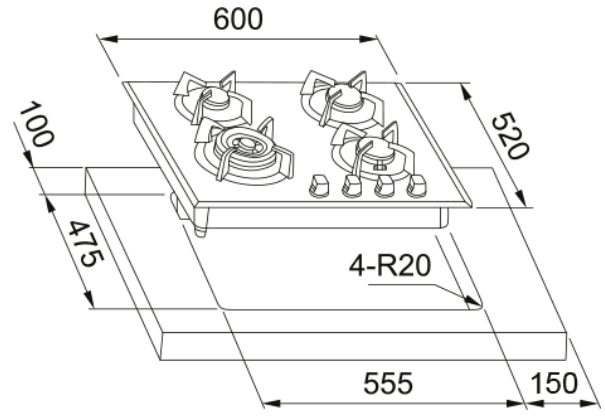

Gas hob JZTFG6416SEA Black glass 4burner | 106.0534.907

Gas hob JZT-FG6416-SEA Black glass 4 burner LPG

Product Information

Type	Gas
Technology	Gas on glass
Color	Stainless Steel
Finish	Glass / SS
Power limitation	no

Dimensions

Commercial dimension	Special
Width overall	600.0
Cutout Depth	555.0
Cutout width	475.0
Packaging Depth	650.0
Packaging Width	530.0

Energy specifications

Total power (kW)	9.6
Frequency (Hz)	#N/A

Product specifications

Installation type hob	Standard
Number of burners	4
Color of knobs	stainless steel
Hob/hood connection	no

Product identification

Product brand	FRANKE
Product family	None
Model range	ONYX

Properties

Technical UI Type	Knobs
Number of knobs	4.0