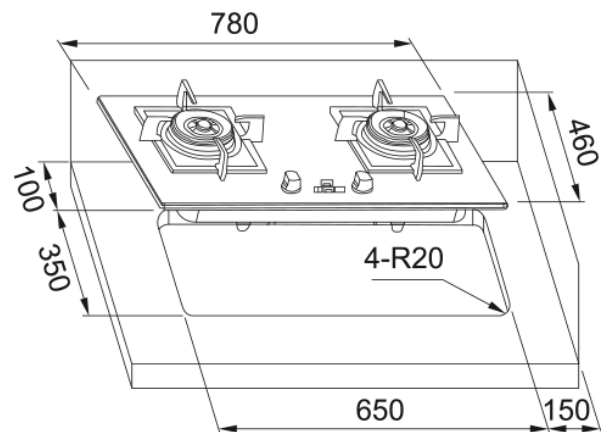

Gas hob JZTFG7226SEA Blackglass 2 burner | 106.0534.806

Gas hob JZT-FG7226-SEA Black glass 2 burner LPG

Product Information

Type	Gas
Technology	Gas on glass
Color	Black
Finish	Glass / SS
Power limitation	no

Dimensions

Commercial dimension	Special
Width overall	450.0
Cutout Depth	650.0
Cutout width	350.0
Packaging Depth	840.0
Packaging Width	520.0

Energy specifications

Total power (kW)	10.0
Frequency (Hz)	#N/A

Product specifications

Installation type hob	Standard
Number of burners	2
Color of knobs	stainless steel
Hob/hood connection	no

Product identification

Product brand	FRANKE
Product family	None
Model range	ONYX

Properties

Technical UI Type	Knobs
Number of knobs	2.0