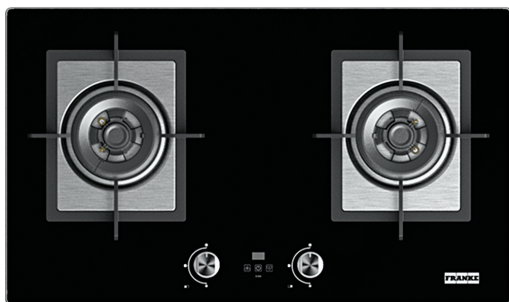

Gas hob JZTFG7226SEA Blackglass 2 burner | 106.0534.806

Gas hob JZT-FG7226-SEA Black glass 2 burner LPG

Product Information

Type	Gas
Technology	Gas on glass
Color	Black
Finish	Glass / SS
Power limitation	no

Dimensions

Commercial dimension	Special
Width overall	450.0
Cutout Depth	650.0
Cutout width	350.0
Packaging Depth	840.0
Packaging Width	520.0

Energy specifications

Total power (kW)	10.0
Frequency (Hz)	#N/A

Product specifications

Installation type hob	Standard
Number of burners	2
Color of knobs	stainless steel
Hob/hood connection	no

Product identification

Product brand	FRANKE
Product family	None
Model range	ONYX