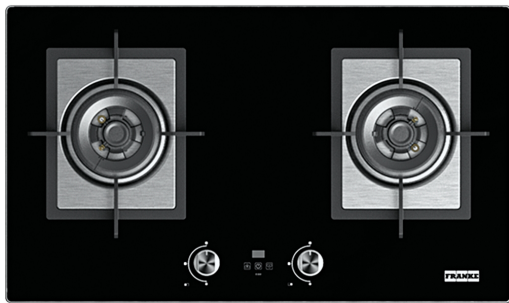

Gas hob JZTFG7226SEA Blackglass 2 burner | 106.0534.806

Gas hob JZT-FG7226-SEA Black glass 2 burner LPG

Product Information

Type	Gas
Technology	Gas on glass
Color	Black
Finish	Glass / SS
Power limitation	no

Dimensions

Commercial dimension	Special
Width overall	450.0
Cutout Depth	650.0
Cutout width	350.0
Packaging Depth	840.0
Packaging Width	520.0

Energy specifications

Total power (kW)	10.0
Frequency (Hz)	#N/A

Product specifications

Installation type hob	Standard
Number of burners	2
Color of knobs	stainless steel
Hob/hood connection	no

Product identification

Product brand	FRANKE
Product family	None
Model range	ONYX