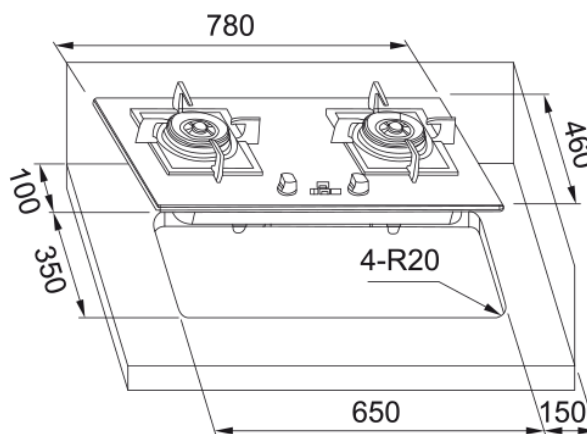

Gas hob JZTFG7226SEA Blackglass 2 burner | 106.0534.806

Gas hob JZT-FG7226-SEA Black glass 2 burner LPG

Product Information

Type	Gas
Technology	Gas on glass
Color	Black
Finish	Glass / SS
Power limitation	no

Dimensions

Commercial dimension	Special
Width overall	450.0
Cutout Depth	650.0
Cutout width	350.0
Packaging Depth	840.0
Packaging Width	520.0

Energy specifications

Total power (kW)	10.0
Frequency (Hz)	#N/A

Product specifications

Installation type hob	Standard
Number of burners	2
Color of knobs	stainless steel
Hob/hood connection	no

Product identification

Product brand	FRANKE
Product family	None
Model range	ONYX

Properties

Technical UI Type	Knobs
Number of knobs	2.0