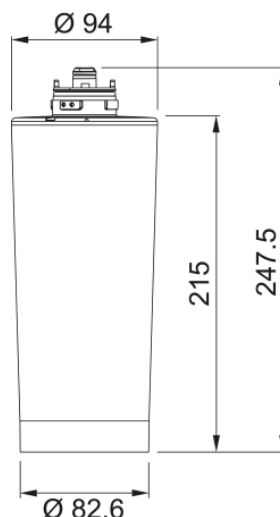

# Filter cartridge PRO M Connect | 150.0717.797

Filter cartridge PRO M Connect