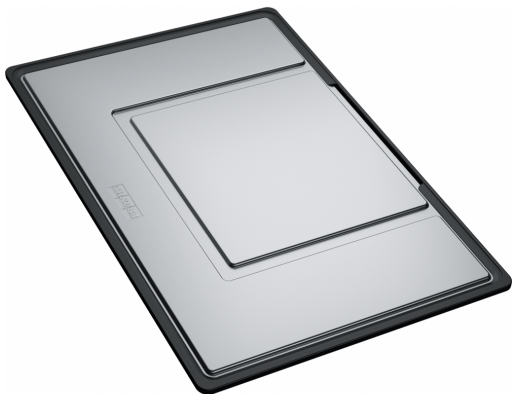

## Avrenningsbrett MYX 298x412x17mm | 112.0602.288

MYTHOS BOWLS MYX Mobile Drainer Stainless Steel. This Mobile Drainer is specifically designed to fit the Mythos MYX Bowl range of Flushmount/Inset and Undermount sinks.

### Kjennetegn

Type materiale	Rustfritt stål
Underkategori	Mobil avrenning