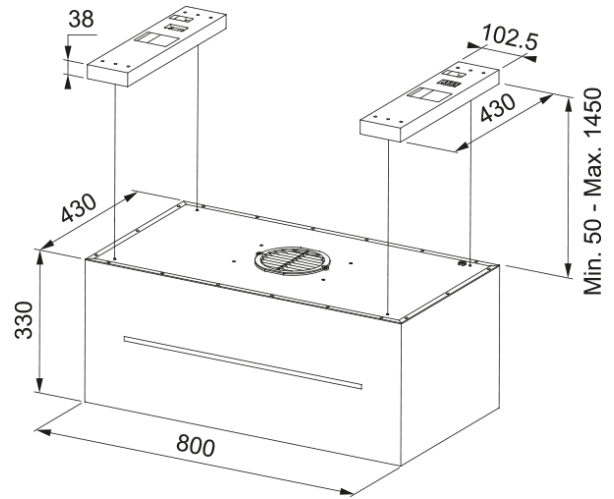

HOOD FMAS BK EXTRA MATT F80 KL FRANKE | 345.0698.564

HOOD FMAS BK EXTRA MATT F80 KL FRANKE

Product Information

Hood category Suspended

Finish Black Extra Matt

Dimensions

Width in mm 800.0

Diam. air outlet 150