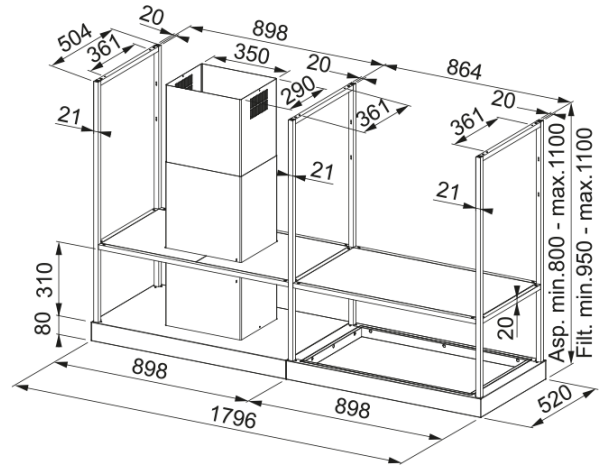

Mythos T-Shelf FMY BK MATT F180 | 325.0678.073

HOOD FMY BK MATT F180 FRANKE

Product Information

Hood category T-Shape

Finish Black Extra Matt

Dimensions

Width in mm 1800.0

Diam. air outlet 150