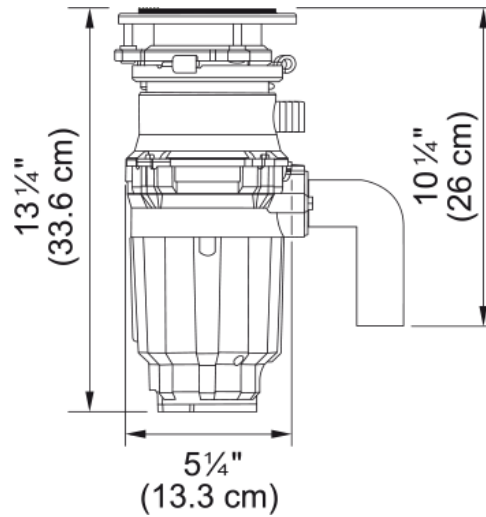

## Waste disposer WDJ50 | 134.0482.020

Waste disposer FWDJ75B, red/stainless steel, disposer 1/2 HP no shell, with cord included

---