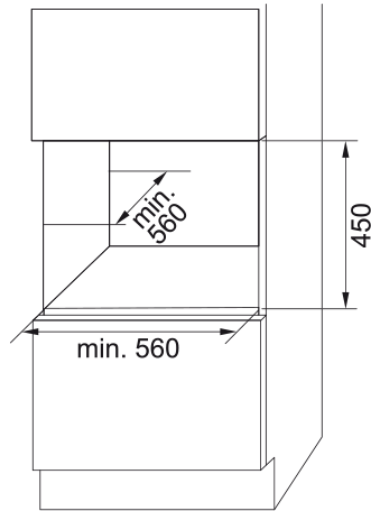

Wine Cooler FMY 24 WCR BK | 131.0690.488

Wine Cooler FMY 24 WCR BK

Product Information

Color	Black
Adjustable temperature	yes
Current of Product	0.3
Door opening	Push-pull - lateral
Frame	STAINLESS STEEL
Handle	no
Door material	Glass
Shelves number	3
Packaging Depth	680.0
Packaging Height	580.0
Packaging Width	710.0
Hinges position	right side
Power cord length	1840.0
Rated power	62.0
Temperature range	4-18°C
Number of temperature zones	1
Wood type	Oak

Dimensions

Width: front to back	588.0
Height overall	455.0
Depth Overall	555.0

Energy specifications

Voltage	220-240 V
Frequency (Hz)	50

Product identification

Product brand	FRANKE
Product family	Mythos

Model range	MYTHOS
Properties	
Technical UI Type	Electronic
Display color	White