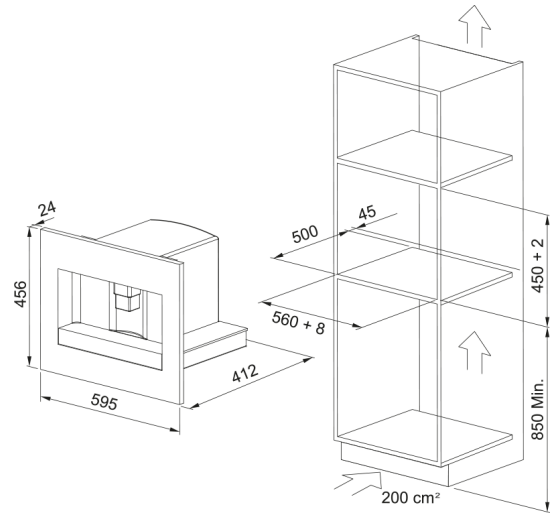

# Coffee Machine FMY 45 CM BK | 131.0682.091

Coffee Machine FMY 45 CM BK

Maximum Nominal Power (W)	1350.0
Number of Cups	2.0
Packaging Depth	510.0
Packaging Height	540.0
Packaging Width	650.0
Pipe for Steam / Hot Water	Yes
<b>Dimensions</b>	
Width: front to back	595.0
Height overall	456.0
Depth Overall	412.0
<b>Energy specifications</b>	
Voltage	220-240 V
Frequency (Hz)	50-60
<b>Product specifications</b>	
Model	FMY 45 CM BK
<b>Product identification</b>	
Product brand	FRANKE
Product family	Mythos
Model range	MYTHOS
<b>Properties</b>	
Capacity bean container in gr	200
Capacity water tank in litre	1,8
Drip tray capacity	500.0
Technical UI Type	Electr. touch contr.
Adjustable coffee dispenser	10.0
Integrated coffee grinder	Yes
Adjustment of grinding	Yes
Grinding coarseness regulator	13 positions
Options	Coffee
Options	Milk frother
Indication	Fill water tank
Indication	Empty coffee drawer
Indication	Insert coffee drawer (missing)
Indication	Fill Beans Container
Indication	Descaling
Indication	Selected function
Indication	Ground too fine, adjust mill
Indication	Add Ground Coffee
Indication	Less Coffee
Indication	Rinsing
Indication	Insert infuser
Indication	Close Service door
Indication	General Alarm
Indication	Menu Options (language, temp.)
Display color	White