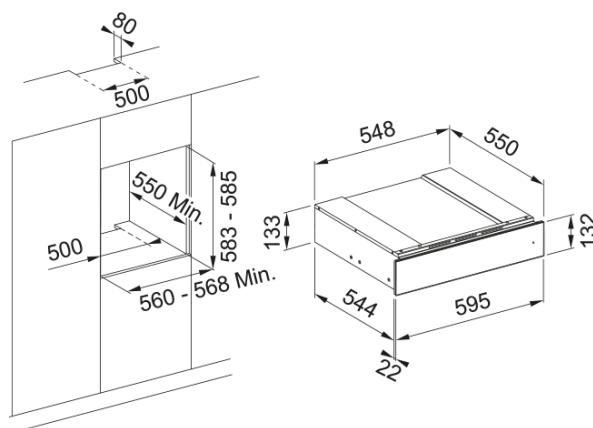

# Mythos Warming Drawer FMY 14 DRW BK | 131.0640.710

Mythos Warming Drawer FMY 14 DRW XS. Black / Black Glass. Size 134.5 x 595 x 568mm. Load capacity 25kg. Adjustable temperature from 40° to 75°, perfect for: keeping food warm, thawing / defrosting, delicate cooking such as proving dough, heating dishes and cups. A perfect match with the ovens in the Mythos collection.

## Product Information

Color	Black
Type	Warming Drawers
Opening mode	Push-push
Packaging Depth	650.0
Packaging Height	205.0
Packaging Width	650.0
Power cord length	1100.0
Rated power	400.0
Temperature range	40-75°C

## Dimensions

Width: front to back	595.0
Height overall	133.0
Depth Overall	566.0

## Properties

Cavity capacity	16.0
-----------------	------