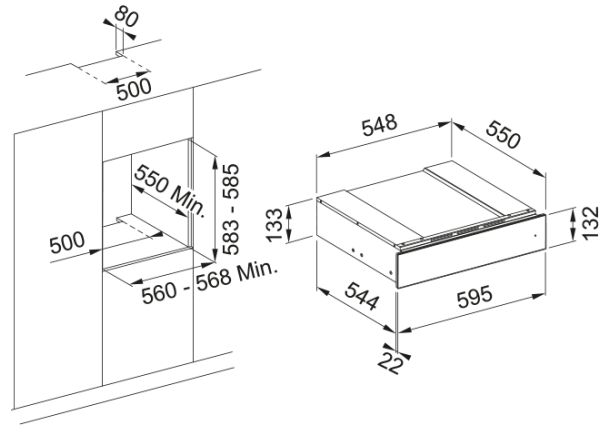

Mythos Warming Drawer FMY 14 DRW BK | 131.0640.710

Mythos Warming Drawer FMY 14 DRW XS. Black / Black Glass. Size 134.5 x 595 x 568mm. Load capacity 25kg. Adjustable temperature from 40° to 75°, perfect for: keeping food warm, thawing / defrosting, delicate cooking such as proving dough, heating dishes and cups. A perfect match with the ovens in the Mythos collection.

Product Information

Color	Black
Type	Warming Drawers
Opening mode	Push-push
Packaging Depth	650.0
Packaging Height	205.0
Packaging Width	650.0
Power cord length	1100.0
Rated power	400.0
Temperature range	40-75°C

Dimensions

Width: front to back	595.0
Height overall	133.0
Depth Overall	566.0

Energy specifications

Voltage	220-240 V
Frequency (Hz)	50-60

Product specifications

Model	FMY 14 DRW BK
-------	---------------

Product identification

Product brand	FRANKE
Product family	Mythos
Model range	MYTHOS

Properties

Cavity capacity	16.0
-----------------	------