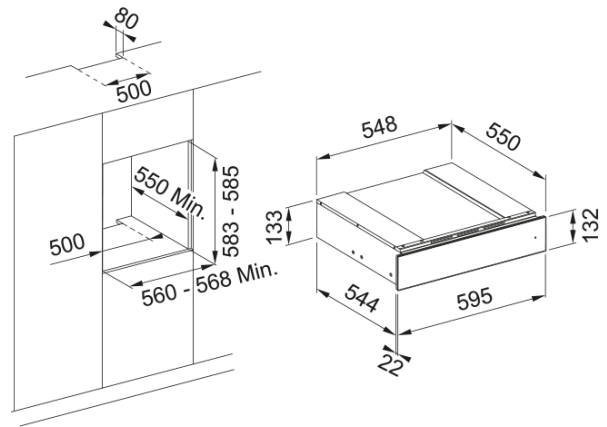

Mythos Warming Drawer FMY 14 DRW BK | 131.0640.710

Mythos Warming Drawer FMY 14 DRW XS. Black / Black Glass. Size 134.5 x 595 x 568mm. Load capacity 25kg. Adjustable temperature from 40° to 75°, perfect for: keeping food warm, thawing / defrosting, delicate cooking such as proving dough, heating dishes and cups. A perfect match with the ovens in the Mythos collection.

Product Information

Color	Black
Type	Warming Drawers
Opening mode	Push-push
Packaging Depth	650.0
Packaging Height	205.0
Packaging Width	650.0
Power cord length	1100.0
Rated power	400.0
Temperature range	40-75°C

Dimensions

Width: front to back	595.0
Height overall	133.0
Depth Overall	566.0

Energy specifications

Voltage	220-240 V
Frequency (Hz)	50-60

Product specifications

Model	FMY 14 DRW BK
-------	---------------

Product identification

Product brand	FRANKE
Product family	Mythos
Model range	MYTHOS

Properties

Cavity capacity	16.0
-----------------	------