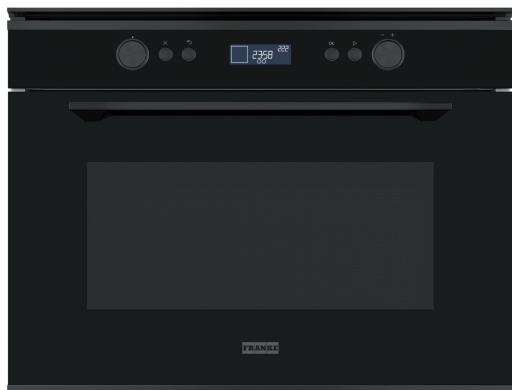

# Mythos Combi Compact Oven FMY 45 MW BK | 131.0632.660

Mythos Combi Compact Oven FMY 45 MW BK. Black / Black Glass. Microwave-combi oven, push-pull knobs, LCD display, 40 litre capacity. Functions: 9 Functions, 7 Special functions and Cookassist with 10 preset recipes. Smooth2close system allows you to open and close the oven door gently and safely. A Perfect match with the ovens in the Mythos collection. A perfect match with the ovens in the Mythos collection.

## Product Information

Color	Black
Type	Combi microwave
Opening mode	Handle
Accessories	360 mm Glass turn table
Accessories	Grill grid
Accessories	Steam Box container
Accessories	Baking tray
Accessories	Cover Plate
Current of Product	16.0
Display type	LCD
Door opening	drop down
Type of Grill	tubular
Manual functions	Microwave
Manual functions	Grill
Manual functions	Grill + Mw
Manual functions	Turbo Grill
Manual functions	Turbo Grill + Mw
Manual functions	Forced Air
Manual functions	Forced Air + Mw
Manual functions	Quick Heat
Microwaves max Output Power	900.0
Packaging Depth	650.0
Packaging Height	630.0
Packaging Width	690.0
Panel frame	Metal Blk matt Slim Top Stripe
Power Consumption (Grill)	1600.0