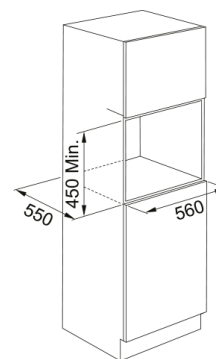

Mythos Combi Compact Oven FMY 45 MW BK | 131.0632.660

Mythos Combi Compact Oven FMY 45 MW BK. Black / Black Glass. Microwave-combi oven, push-pull knobs, LCD display, 40 litre capacity. Functions: 9 Functions, 7 Special functions and Cookassist with 10 preset recipes. Smooth2close system allows you to open and close the oven door gently and safely. A Perfect match with the ovens in the Mythos collection. A perfect match with the ovens in the Mythos collection.

Product Information

Color	Black
Type	Combi microwave
Opening mode	Handle
Accessories	360 mm Glass turn table
Accessories	Grill grid
Accessories	Steam Box container
Accessories	Baking tray
Accessories	Cover Plate
Current of Product	16.0
Display type	LCD
Door opening	drop down
Type of Grill	tubular
Manual functions	Microwave
Manual functions	Grill
Manual functions	Grill + Mw
Manual functions	Turbo Grill
Manual functions	Turbo Grill + Mw
Manual functions	Forced Air
Manual functions	Forced Air + Mw
Manual functions	Quick Heat
Microwaves max Output Power	900.0
Packaging Depth	650.0
Packaging Height	630.0
Packaging Width	690.0
Panel frame	Metal Blk matt Slim Top Stripe
Power Consumption (Grill)	1600.0