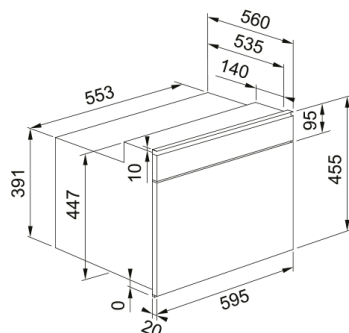

Mythos Combi Compact Oven FMY 45 MW BK | 131.0632.660

Mythos Combi Compact Oven FMY 45 MW BK. Black / Black Glass. Microwave-combi oven, push-pull knobs, LCD display, 40 litre capacity. Functions: 9 Functions, 7 Special functions and Cookassist with 10 preset recipes. Smooth2close system allows you to open and close the oven door gently and safely. A Perfect match with the ovens in the Mythos collection. A perfect match with the ovens in the Mythos collection.

Product Information

Color	Black
Type	Combi microwave
Opening mode	Handle
Accessories	360 mm Glass turn table
Accessories	Grill grid
Accessories	Steam Box container
Accessories	Baking tray
Accessories	Cover Plate
Current of Product	16.0
Display type	LCD
Door opening	drop down
Type of Grill	tubular
Manual functions	Microwave
Manual functions	Grill
Manual functions	Grill + Mw
Manual functions	Turbo Grill
Manual functions	Turbo Grill + Mw
Manual functions	Forced Air
Manual functions	Forced Air + Mw
Manual functions	Quick Heat
Microwaves max Output Power	900.0
Packaging Depth	650.0
Packaging Height	630.0
Packaging Width	690.0
Panel frame	Metal Blk matt Slim Top Stripe
Power Consumption (Grill)	1600.0