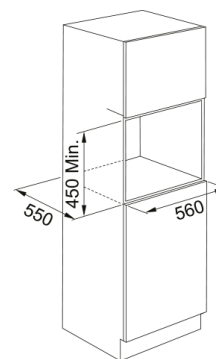

# Mythos Combi Compact Oven FMY 45 MW BK | 131.0632.660

Mythos Combi Compact Oven FMY 45 MW BK. Black / Black Glass. Microwave-combi oven, push-pull knobs, LCD display, 40 litre capacity. Functions: 9 Functions, 7 Special functions and Cookassist with 10 preset recipes. Smooth2close system allows you to open and close the oven door gently and safely. A Perfect match with the ovens in the Mythos collection. A perfect match with the ovens in the Mythos collection.

## Product Information

Color	Black
Type	Combi microwave
Opening mode	Handle
Accessories	360 mm Glass turn table
Accessories	Grill grid
Accessories	Steam Box container
Accessories	Baking tray
Accessories	Cover Plate
Current of Product	16.0
Display type	LCD
Door opening	drop down
Type of Grill	tubular
Manual functions	Microwave
Manual functions	Grill
Manual functions	Grill + Mw
Manual functions	Turbo Grill
Manual functions	Turbo Grill + Mw
Manual functions	Forced Air
Manual functions	Forced Air + Mw
Manual functions	Quick Heat
Microwaves max Output Power	900.0
Packaging Depth	650.0
Packaging Height	630.0
Packaging Width	690.0
Panel frame	Metal Blk matt Slim Top Stripe
Power Consumption (Grill)	1600.0