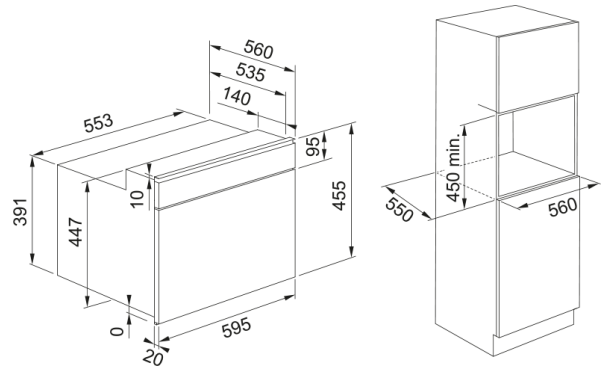

Oven microwave FMA 45 MW XS | 131.0606.104

Oven microwave FMA 45 MW XS

Product Information

Color	Inox
Type	Combi microwave
Opening mode	Handle
Accessories	360 mm Glass turn table
Accessories	Grill grid
Accessories	Baking tray
Accessories	Cover Plate
Current of Product	16.0
Display type	LED
Door opening	drop down
Type of Grill	tubular
Manual functions	Microwave
Manual functions	Grill
Manual functions	Grill + Mw
Manual functions	Turbo Grill
Manual functions	Turbo Grill + Mw
Manual functions	Forced Air
Manual functions	Forced Air + Mw
Microwaves max Output Power	900.0
Packaging Depth	650.0
Packaging Height	630.0
Packaging Width	690.0
Panel frame	SS top & bottom stripes
Power Consumption (Grill)	1600.0
Power cord length	1487.0
Rated power	3200.0
Type of knobs	push/pull

Dimensions

Width: front to back	595.0
Height overall	455.0
Depth Overall	560.0

Energy specifications

Voltage	220-240 V
Frequency (Hz)	50

Installation

Installation type hob	Built-in
-----------------------	----------

Product identification

Product brand	FRANKE
Product family	Maris
Model range	MARIS

Properties

Technical UI Type	Electronic
Cavity capacity	40.0
Finish door	GLASS / SS
Display color	White
Number of knobs	2.0