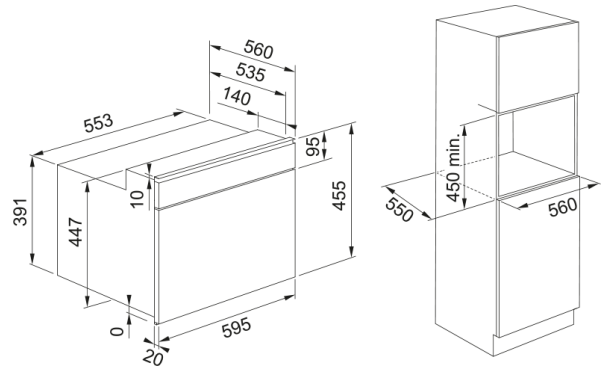

Oven microwave FMA 45 MW XS | 131.0606.104

Oven microwave FMA 45 MW XS

Product Information

Color	Inox
Type	Combi microwave
Opening mode	Handle
Accessories	360 mm Glass turn table
Accessories	Grill grid
Accessories	Baking tray
Accessories	Cover Plate
Current of Product	16.0
Display type	LED
Door opening	drop down
Type of Grill	tubular
Manual functions	Microwave
Manual functions	Grill
Manual functions	Grill + Mw
Manual functions	Turbo Grill
Manual functions	Turbo Grill + Mw
Manual functions	Forced Air
Manual functions	Forced Air + Mw
Microwaves max Output Power	900.0
Packaging Depth	650.0
Packaging Height	630.0
Packaging Width	690.0
Panel frame	SS top & bottom stripes
Power Consumption (Grill)	1600.0
Power cord length	1487.0
Rated power	3200.0
Type of knobs	push/pull