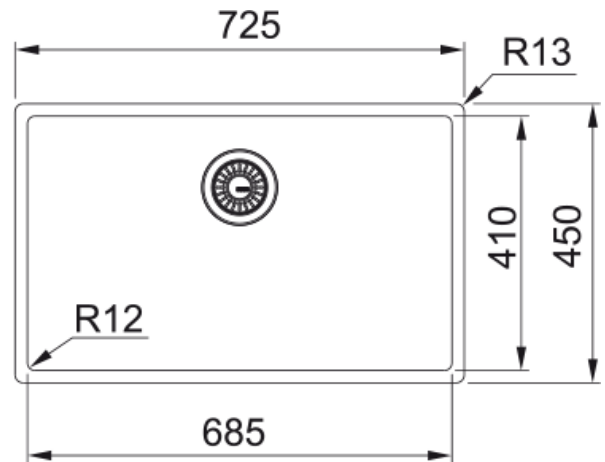

BXM 210/110-68 3 1/2" PKW NTH CP BG BOX | 127.0662.644

BXM 210/110-68, stainless steel, PVD coating color copper and nanocoating, flushmount/slimtop and undermount, 3 1/2", 1 bowl, without drainer, bowl 1 size right to left: 680mm, bowl 1 size front to back: 410mm, bowl 1 depth: 200mm, external size right to left: 720mm, external size front to back: 450mm, with automatic waste kit and push knob color copper, with siphon, no tap hole, with plate overflow color copper, with bottom grid color copper, box

Product Information

Sink type	Bowl (no drainer)
Type of material	Stainless steel
Number of bowls	1
Color	Copper
Finish	PVD

Dimensions

External size: right to left	725.0
External size: front to back	450.0
Bowl 1 size: right to left	685.0
Bowl 1 size: front to back	410.0
Bowl 1: depth	200.0

Installation

Minimum cabinet size	80 cm
----------------------	-------

Product specifications

Installation type	Flushmount
Installation type	Undermount
Installation type	Slimtop
Waste outlet	3 1/2"
Position of drainer	No drainer
Bowl 1: accessory ledge	no
Active Twist Compatibility	No
Installation device	Fastfix