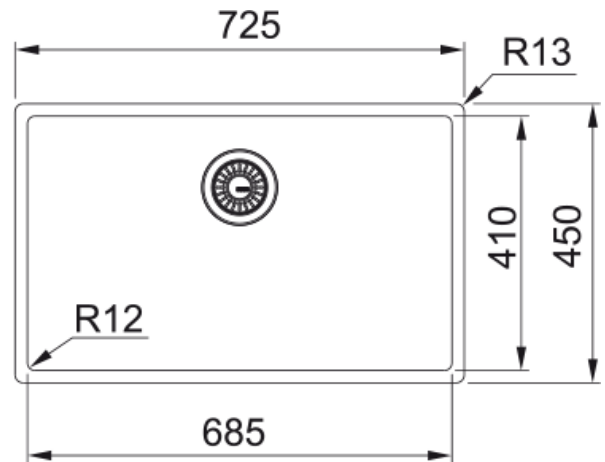

BXM 210/110-68 3 1/2" PKW NTH GD BG BOX | 127.0662.643

BXM 210/110-68, stainless steel, PVD coating color gold and nanocoating, flushmount/slimtop and undermount, 3 1/2", 1 bowl, without drainer, bowl 1 size right to left: 680mm, bowl 1 size front to back: 410mm, bowl 1 depth: 200mm, external size right to left: 720mm, external size front to back: 450mm, with automatic waste kit and push knob color gold, with siphon, no tap hole, with plate overflow color gold, with bottom grid color gold, box

Product Information

Sink type	Bowl (no drainer)
Type of material	Stainless steel
Number of bowls	1
Color	Gold
Finish	PVD

Dimensions

External size: right to left	725.0
External size: front to back	450.0
Bowl 1 size: right to left	685.0
Bowl 1 size: front to back	410.0
Bowl 1: depth	200.0

Installation

Minimum cabinet size	80 cm
----------------------	-------

Product specifications

Installation type	Flushmount
Installation type	Undermount
Installation type	Slimtop
Waste outlet	3 1/2"
Position of drainer	No drainer
Bowl 1: accessory ledge	no
Active Twist Compatibility	No
Installation device	Fastfix