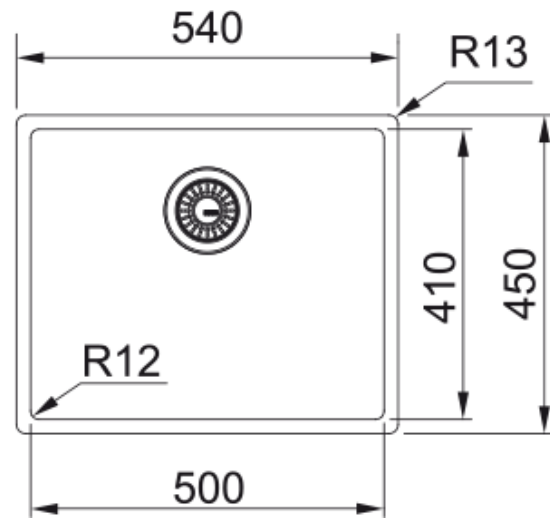

BXM 210/110-50 3 1/2" PKW NTH CP BG BOX | 127.0662.642

BXM 210/110-50, stainless steel, PVD coating color copper and nanocoating, flushmount/slimtop and undermount, 3 1/2", 1 bowl, without drainer, bowl 1 size right to left:500mm, bowl 1 size front to back:410mm, bowl 1 depth: 200mm, external size right to left:540 mm, external size front to back: 450mm, with automatic waste kit and push knob color copper, with siphon, no tap hole, with plate overflow color copper, with bottom grid color copper, box

Product Information

Sink type	Bowl (no drainer)
Type of material	Stainless steel
Number of bowls	1
Color	Copper
Finish	PVD

Dimensions

External size: right to left	540.0
External size: front to back	450.0
Bowl 1 size: right to left	500.0
Bowl 1 size: front to back	410.0
Bowl 1: depth	200.0

Installation

Minimum cabinet size	55 cm
----------------------	-------

Product specifications

Installation type	Flushmount
Installation type	Undermount
Installation type	Slimtop
Waste outlet	3 1/2"
Position of drainer	No drainer
Bowl 1: accessory ledge	no
Active Twist Compatibility	No
Installation device	Fastfix