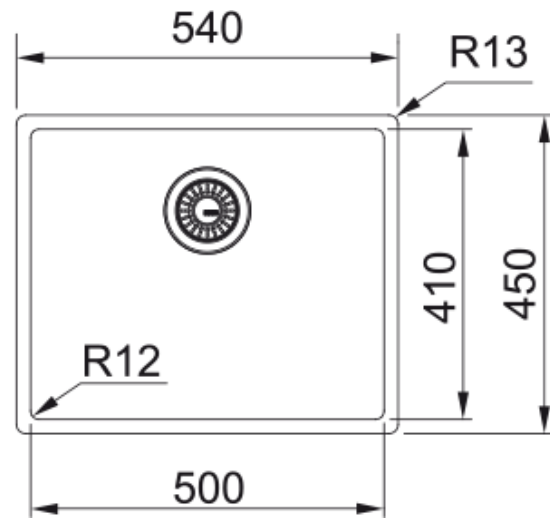

# BXM 210/110-50 3 1/2" PKW NTH GD BG BOX | 127.0662.540

BXM 210/110-50 stainless steel, PVD coating color gold and nanocoating, flushmount/slimtop and undermount, 3 1/2", 1 bowl, without drainer, bowl 1 size right to left:500mm, bowl 1 size front to back:410mm, bowl 1 depth: 200mm, external size right to left:540 mm, external size front to back: 450mm, 3 1/2", with automatic waste kit and push knob color gold, with siphon, no tap hole, with plate overflow color gold, with bottom grid color gold, box

## Dimensions

External size: right to left	540.0
External size: front to back	450.0
Bowl 1 size: right to left	500.0
Bowl 1 size: front to back	410.0
Bowl 1: depth	200.0

## Installation

Minimum cabinet size	55 cm
----------------------	-------

## Product specifications

Installation type	Flushmount
Installation type	Slimtop
Installation type	Undermount
Waste outlet	3 1/2"
Position of drainer	No drainer
Bowl 1: accessory ledge	no
Active Twist Compatibility	No
Installation device	Fastfix