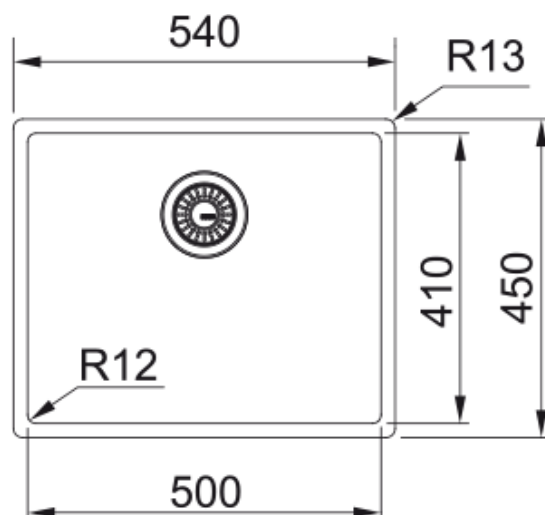

## BXM 210/110-50 3 1/2" PKW NTH GD BG BOX | 127.0662.540

BXM 210/110-50 stainless steel, PVD coating color gold and nanocoating, flushmount/slimtop and undermount, 3 1/2", 1 bowl, without drainer, bowl 1 size right to left:500mm, bowl 1 size front to back:410mm, bowl 1 depth: 200mm, external size right to left:540 mm, external size front to back: 450mm, 3 1/2", with automatic waste kit and push knob color gold, with siphon, no tap hole, with plate overflow color gold, with bottom grid color gold, box

### Dimensions

External size: right to left	540.0
External size: front to back	450.0
Bowl 1 size: right to left	500.0
Bowl 1 size: front to back	410.0
Bowl 1: depth	200.0

### Installation

Minimum cabinet size	55 cm
----------------------	-------