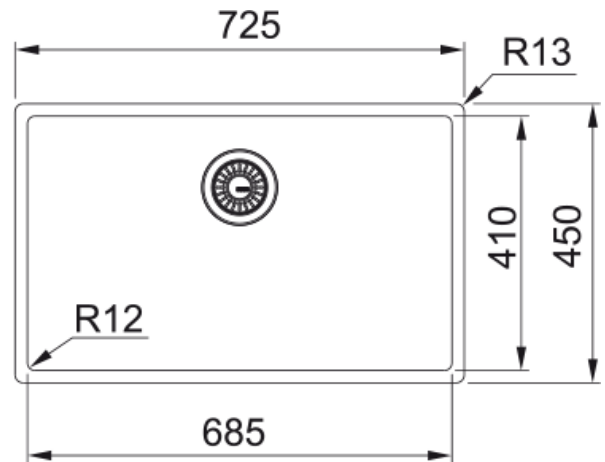

BXM 210/110-68 3 1/2" PKW NTH AN BG BOX | 127.0650.364

BXM 210/110-68 stainless steel, PVD coating color anthracite and nanocoating, flushmount/slimtop and undermount, 3 1/2", 1 bowl, without drainer, bowl 1 size right to left:685mm, bowl 1 size front to back:410mm, bowl 1 depth: 200mm, external size right to left:725 mm, external size front to back: 450mm, 3 1/2", with automatic waste kit and push knob color anthracite, with siphon, no tap hole, with overflow plate color anthracite, with bottom grid color anthracite, box

Product Information

Sink type	Bowl (no drainer)
Type of material	Stainless steel
Number of bowls	1
Color	Anthracite
Finish	PVD

Dimensions

External size: right to left	725.0
External size: front to back	450.0
Bowl 1 size: right to left	685.0
Bowl 1 size: front to back	410.0
Bowl 1: depth	200.0

Installation

Minimum cabinet size	80 cm
----------------------	-------

Product specifications

Installation type	Flushmount
Installation type	Slimtop
Installation type	Undermount
Waste outlet	3 1/2"
Position of drainer	No drainer
Bowl 1: accessory ledge	no
Active Twist Compatibility	No
Installation device	Fastfix