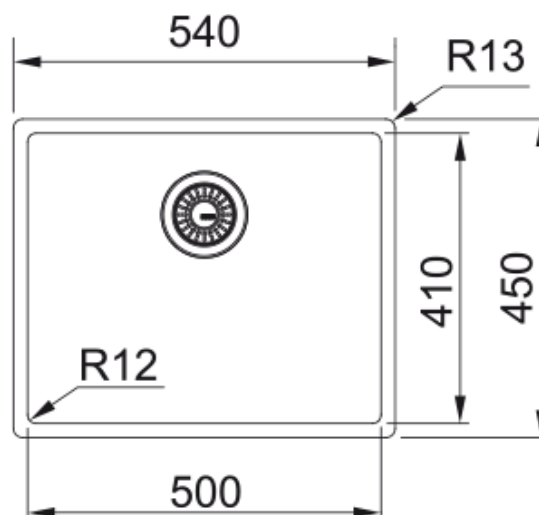

## BXM 210/110-50 3 1/2" PKW NTH AN BG BOX | 127.0650.363

BXM 210/110-50 stainless steel, PVD coating color anthracite and nanocoating, flushmount/slimtop and undermount, 3 1/2", 1 bowl, without drainer, bowl 1 size right to left: 500mm, bowl 1 size front to back: 410mm, bowl 1 depth: 200mm, external size right to left: 540mm, external size front to back: 450mm, with automatic waste kit and push knob color anthracite, with siphon, no tap hole, with plate overflow color anthracite, with bottom grid color anthracite, box

### Dimensions

External size: right to left	540.0
External size: front to back	450.0
Bowl 1 size: right to left	500.0
Bowl 1 size: front to back	410.0
Bowl 1: depth	200.0

### Installation

Minimum cabinet size	55 cm
----------------------	-------