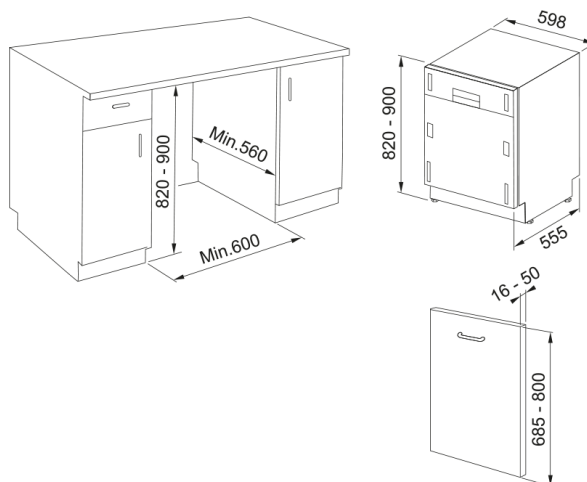

# Dishwasher FDW 614 D10P DOS LP C | 117.0611.675

Dishwasher FDW 614 D10P DOS LP C

## Product Information

Installation type	Built-in fully-integrated
Color	Stainless Steel

## Dimensions

Width: front to back	598.0
Height overall	820.0
Depth Overall	555.0

Energy consumption (kWh)	0,748
Filter	HE1 + self cleaning + SS
Light on floor	Yes
Localized Washing	Multizone
Number of racks	3.0
Packaging Depth	675.0
Packaging Height	910.0
Packaging Width	625.0
Rinse aid indicator	Electronic
Salt indicator	Electronic
Availability of short program	Yes
Tablet option	Yes
Commercial dimension	60
Model	FDW 614 D10P DOS LP C
<b>Product identification</b>	
Product family	Mythos
<b>Properties</b>	
Number of settings	14
Number of programmes	10
Autom. door opening(end cycle)	Yes
Noise level (dBA)	41
Top cutlery 3rd basket	Yes
Water Protection System	aquastop