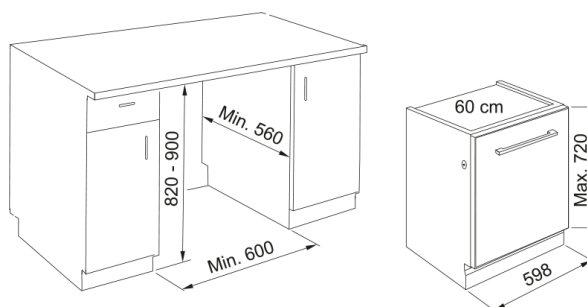

Dishwasher FDW 614 D7P DOS D | 117.0611.673

Dishwasher FDW 614 D7P DOS D

Product Information

Installation type	Built-in fully-integrated
Color	Stainless Steel

Dimensions

Width: front to back	598.0
Height overall	820.0
Depth Overall	555.0

Light on floor	Yes
Localized Washing	Multizone
Number of racks	3.0
Packaging Depth	675.0
Packaging Height	910.0
Packaging Width	625.0
Rinse aid indicator	Electronic
Salt indicator	Electronic
Availability of short program	Yes
Tablet option	Yes
Commercial dimension	60
Model	FDW 614 D7P DOS D
Product identification	
Product family	Maris
Properties	
Number of settings	14
Number of programmes	8
Autom. door opening(end cycle)	Yes
Noise level (dBA)	43
Top cutlery 3rd basket	Yes
Water Protection System	aquastop