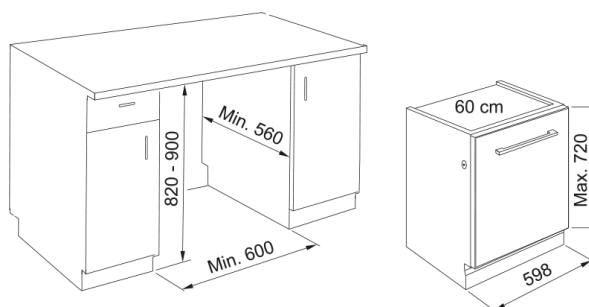

Dishwasher FDW 613 E5P F | 117.0611.672

Dishwasher FDW 613 E5P F

Product Information

Installation type Built-in fully-integrated

Color #N/A

Dimensions

Width: front to back 598.0

Height overall 820.0

Depth Overall 555.0

Energy specifications

Voltage 220-230 V

Frequency (Hz) 50

Consumption water:liters/cycle 12

Product specifications

Energy efficiency class F

Adjustable feet Yes - all from front

End of cycle indicator Acoustic

Energy consumption (kWh) 1,039

Filter Metallic

Light on floor No

Localized Washing No

Number of racks 2.0

Packaging Depth	675.0
Packaging Height	910.0
Packaging Width	625.0
Rinse aid indicator	Electronic
Salt indicator	Electronic
Availability of short program	Yes
Tablet option	No
Commercial dimension	60
Product identification	
Product family	Smart
Properties	
Number of settings	13
Number of programmes	5
Autom. door opening(end cycle)	No
Noise level (dBA)	49
Top cutlery 3rd basket	No
Water Protection System	overflow