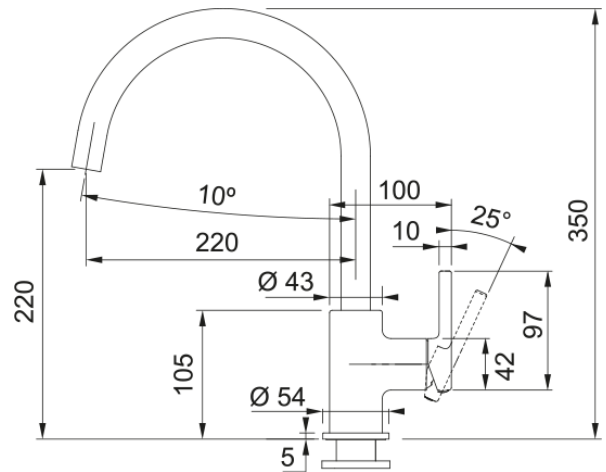

# Tap Lina XL sviwel side HP CHR 1/2" | 115.0695.409

Tap Lina XL sviwel side HP chrome 1/2"

## Product Information

Spout version	J - spout
Color	Chrome
Type of material	Brass

## Dimensions

Height overall	350.0
Tap hole diameter	35 mm
Cartridge dimension	35 mm

## Installation

Fixation type	shank
Water supply hose connection	1/2"
Water supply hose length	450 mm