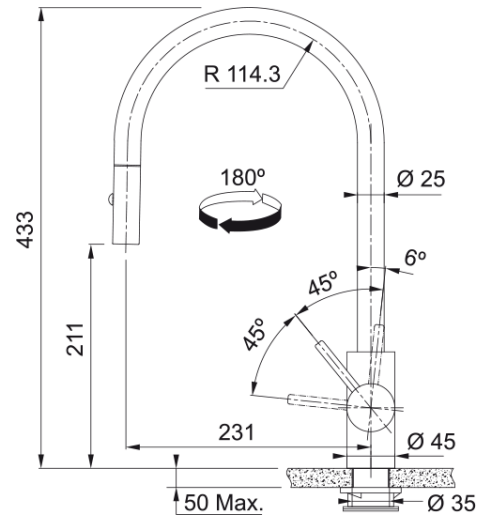

Tap Eos Neo Pull Down Spray HP SS 1/2" | 115.0695.384

Tap Eos Neo Pull Down Spray Side HP SS

Product Information

Spout version	J - spout
Color	Stainless Steel
Type of material	Stainless steel 304
Flexible pullout hose material	Nylon black
Shower material	stainless steel

Dimensions

Height overall	433.0
Tap hole diameter	35 mm
Cartridge dimension	35 mm

Installation

Fixation type	shank
Water supply hose connection	1/2"
Water supply hose length	450 mm

Product specifications

Pressure	High Pressure
Version	Spray
Tap operation	side lever
Tap rotation	180°