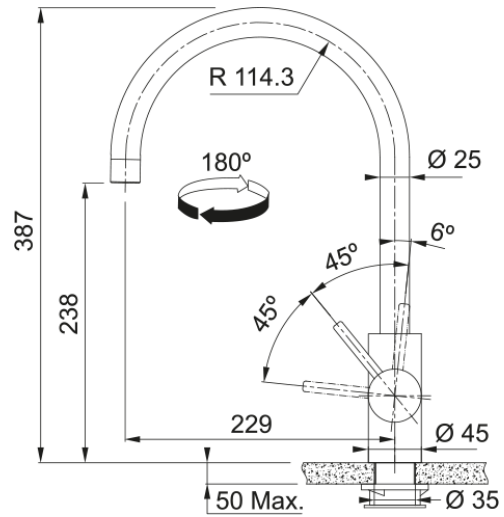

Tap Eos Neo Swivel Side HP SS 1/2" | 115.0695.383

Tap Eos Neo Swivel Side HP SS 1/2"

Product Information

Spout version	J - spout
Color	Stainless Steel
Type of material	Stainless steel 304

Dimensions

Height overall	387.0
Tap hole diameter	35 mm
Cartridge dimension	35 mm

Installation

Fixation type	shank
Water supply hose connection	1/2"
Water supply hose length	450 mm

Product specifications

Pressure	High Pressure
Version	Swivel
Tap operation	side lever
Tap rotation	180°

Product identification