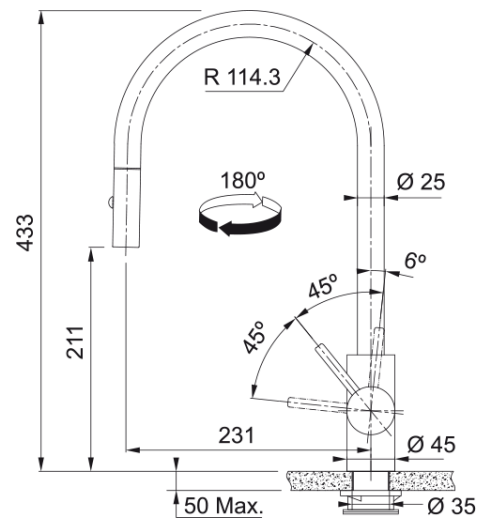

Tap Eos Neo J Pull Down Side HP Gold | 115.0681.244

Tap Eos Neo J Pull down spray, side lever, high pressure, stainless steel, Gold

Product Information

Spout version	J - spout
Color	Gold
Type of material	Stainless steel 304
Flexible pullout hose material	Nylon black
Shower material	stainless steel

Dimensions

Height overall	433.0
Tap hole diameter	35 mm
Cartridge dimension	35 mm

Installation

Fixation type	shank
Water supply hose connection	3/8"
Water supply hose length	450 mm

Product specifications

Pressure	High Pressure
Version	Spray
Tap operation	side lever
Tap rotation	180°
Mixed water flowrate @3bars	9.17