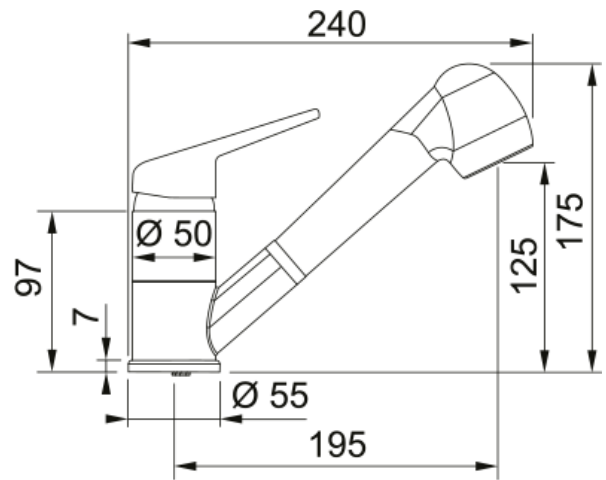

Tap Novara Plus spray top ON | 115.0649.637

Tap Novara Plus, pull-out spray, top lever, high pressure, onyx, G 1/2" 500mm hose

Product Information

Spout version	Low Spout
Color	Onyx
Type of material	Brass
Flexible pullout hose material	Nylon grey
Shower material	ABS plastic

Dimensions

Height overall	175.0
Tap hole diameter	35 mm
Cartridge dimension	40 mm

Installation

Fixation type	1 bolt
Water supply hose connection	1/2"
Water supply hose length	500 mm

Product specifications

Pressure	High Pressure
Version	Spray
Tap operation	top lever
Tap rotation	120°

Product identification

Product brand	FRANKE
Product family	Smart
Model range	Novara-Plus

Properties

Eco water saving	no
Type of aerator	Honeycomb