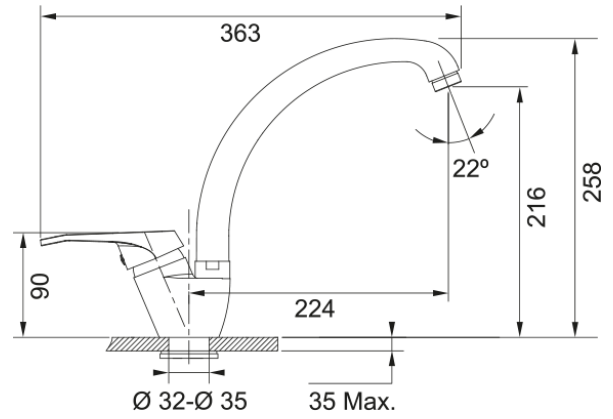

Tap Vega swivel spout side CH | 115.0643.396

Tap Vega swivel spout side HP Chrome for India market

Product Information

Spout version	J - spout
Color	Chrome
Type of material	Brass
Shower material	brass

Dimensions

Height overall	258.0
Tap hole diameter	35 mm
Cartridge dimension	40 mm

Installation

Fixation type	1 bolt
Water supply hose connection	1/2"
Water supply hose length	350 mm

Product specifications

Pressure	High Pressure
Version	Swivel
Tap operation	side lever
Tap rotation	360°