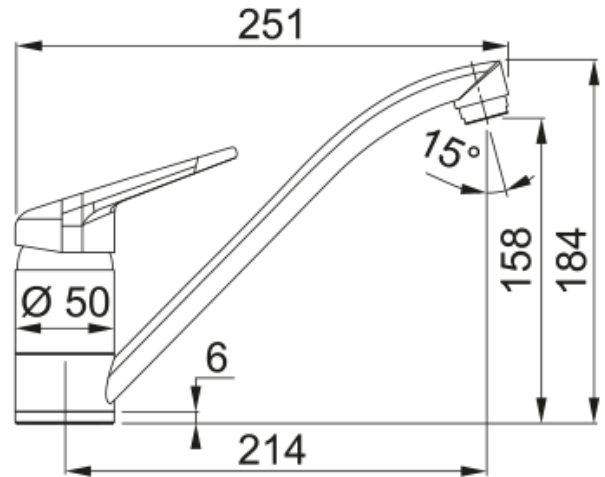

## Tap Novara Plus spout CHR | 115.0638.303

Tap Novara Plus, spout, top lever, high pressure, chrome, G 1/2" 500mm hose

### Product Information

Spout version	Low Spout
Color	Chrome
Type of material	Brass

### Dimensions

Height overall	184.0
Tap hole diameter	35 mm
Cartridge dimension	40 mm

### Installation

Fixation type	1 bolt
Water supply hose connection	1/2"
Water supply hose length	500 mm