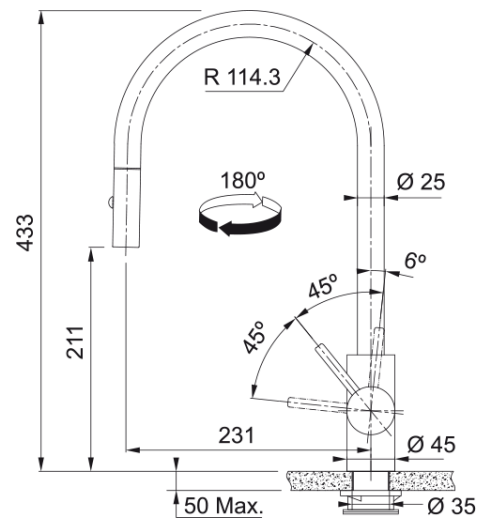

Tap Eos Neo J Pull Down Side HP AN | 115.0628.256

Tap Eos Neo J Pull down spray, side lever, high pressure, stainless steel, anthracite

Product Information

Spout version	J - spout
Color	Anthracite
Type of material	Stainless steel 304
Flexible pullout hose material	Nylon black
Shower material	stainless steel

Dimensions

Tap hole diameter	35 mm
Cartridge dimension	35 mm
Height overall	433.0

Installation

Fixation type	shank
Water supply hose connection	3/8"
Water supply hose length	450 mm

Product specifications

Pressure	High Pressure
Version	Spray
Tap operation	side lever
Tap rotation	180°
Mixed water flowrate @3bars	9.17