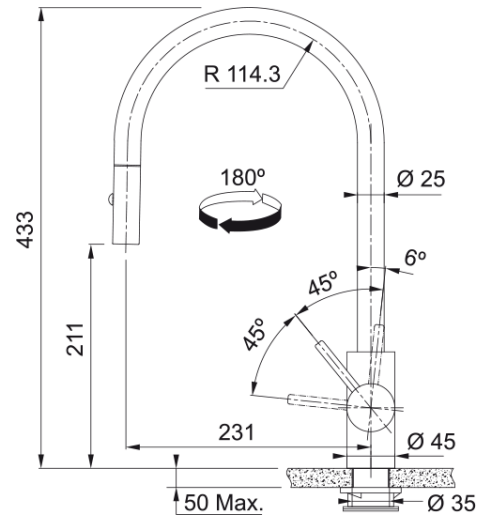

Tap Eos Neo J Pull Down Side HP AN | 115.0628.256

Tap Eos Neo J Pull down spray, side lever, high pressure, stainless steel, anthracite

Product Information

Spout version	J - spout
Color	Anthracite
Type of material	Stainless steel 304
Flexible pullout hose material	Nylon black
Shower material	stainless steel

Dimensions

Tap hole diameter	35 mm
Cartridge dimension	35 mm
Height overall	433.0

Installation

Fixation type	shank
Water supply hose connection	3/8"
Water supply hose length	450 mm

Product specifications

Pressure	High Pressure
Version	Spray
Tap operation	side lever
Tap rotation	180°
Mixed water flowrate @3bars	9.17