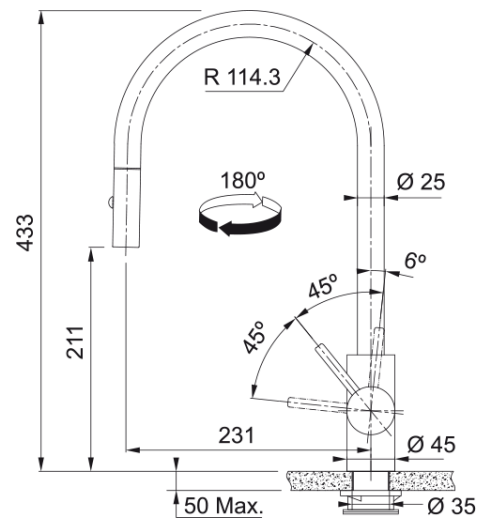

Tap Eos Neo J Pull Down Side HP AN | 115.0628.256

Tap Eos Neo J Pull down spray, side lever, high pressure, stainless steel, anthracite

Product Information

Spout version	J - spout
Color	Anthracite
Type of material	Stainless steel 304
Flexible pullout hose material	Nylon black
Shower material	stainless steel

Dimensions

Height overall	433.0
Tap hole diameter	35 mm
Cartridge dimension	35 mm

Installation

Fixation type	shank
Water supply hose connection	3/8"
Water supply hose length	450 mm

Product specifications

Pressure	High Pressure
Version	Spray
Tap operation	side lever
Tap rotation	180°
Mixed water flowrate @3bars	9.17

Product identification

Product brand	FRANKE
Product family	Maris
Model range	Eos Neo

Properties

Eco water saving	no
Type of aerator	Laminar